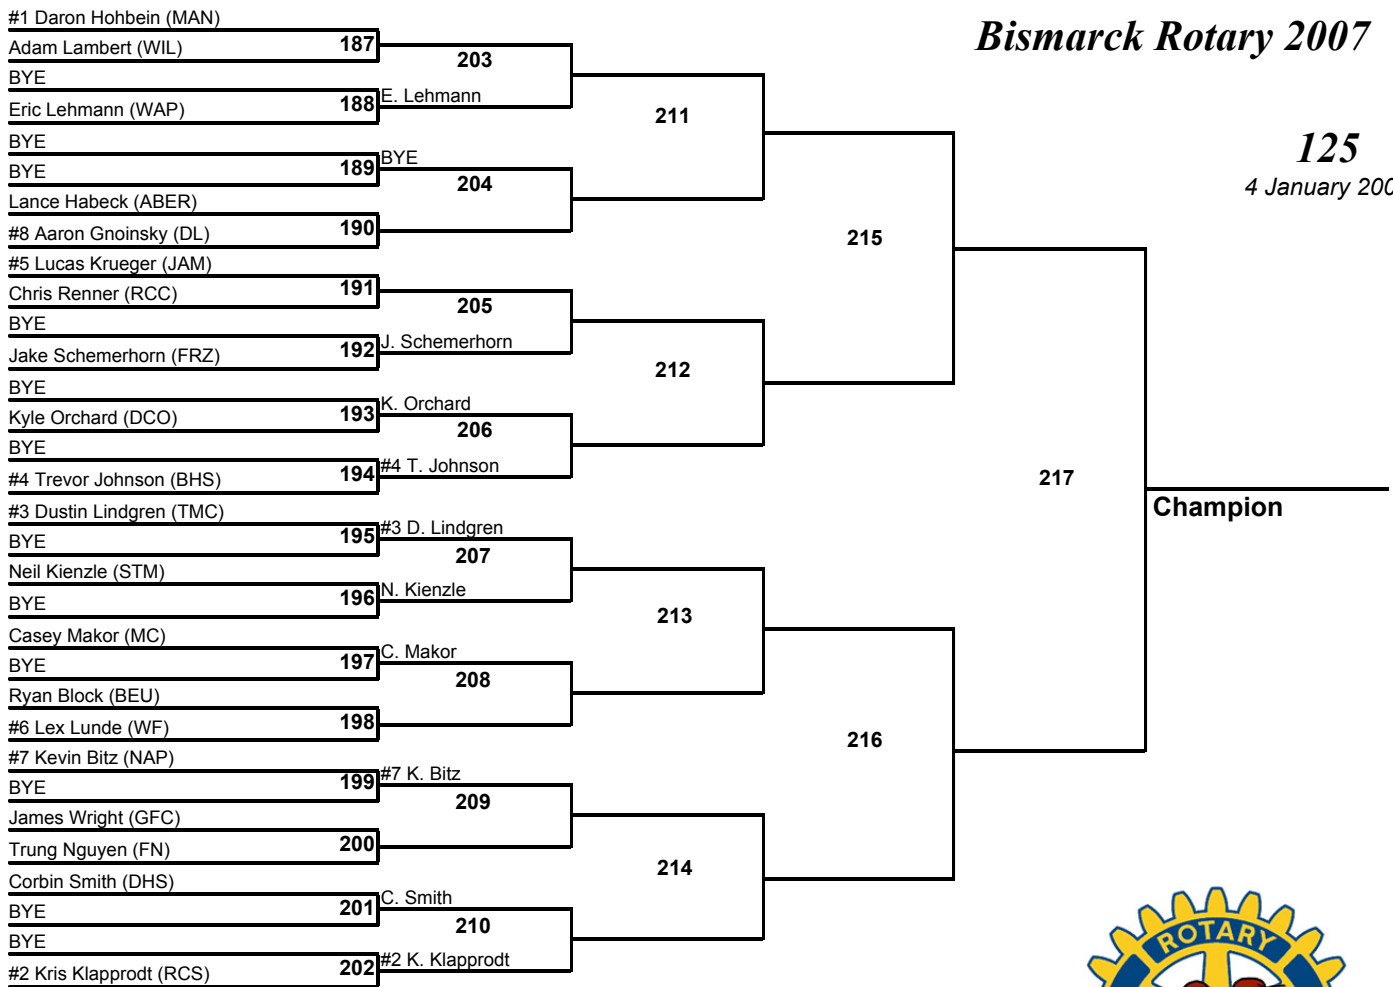

Bismarck Rotary 2007

125
4 January 2007