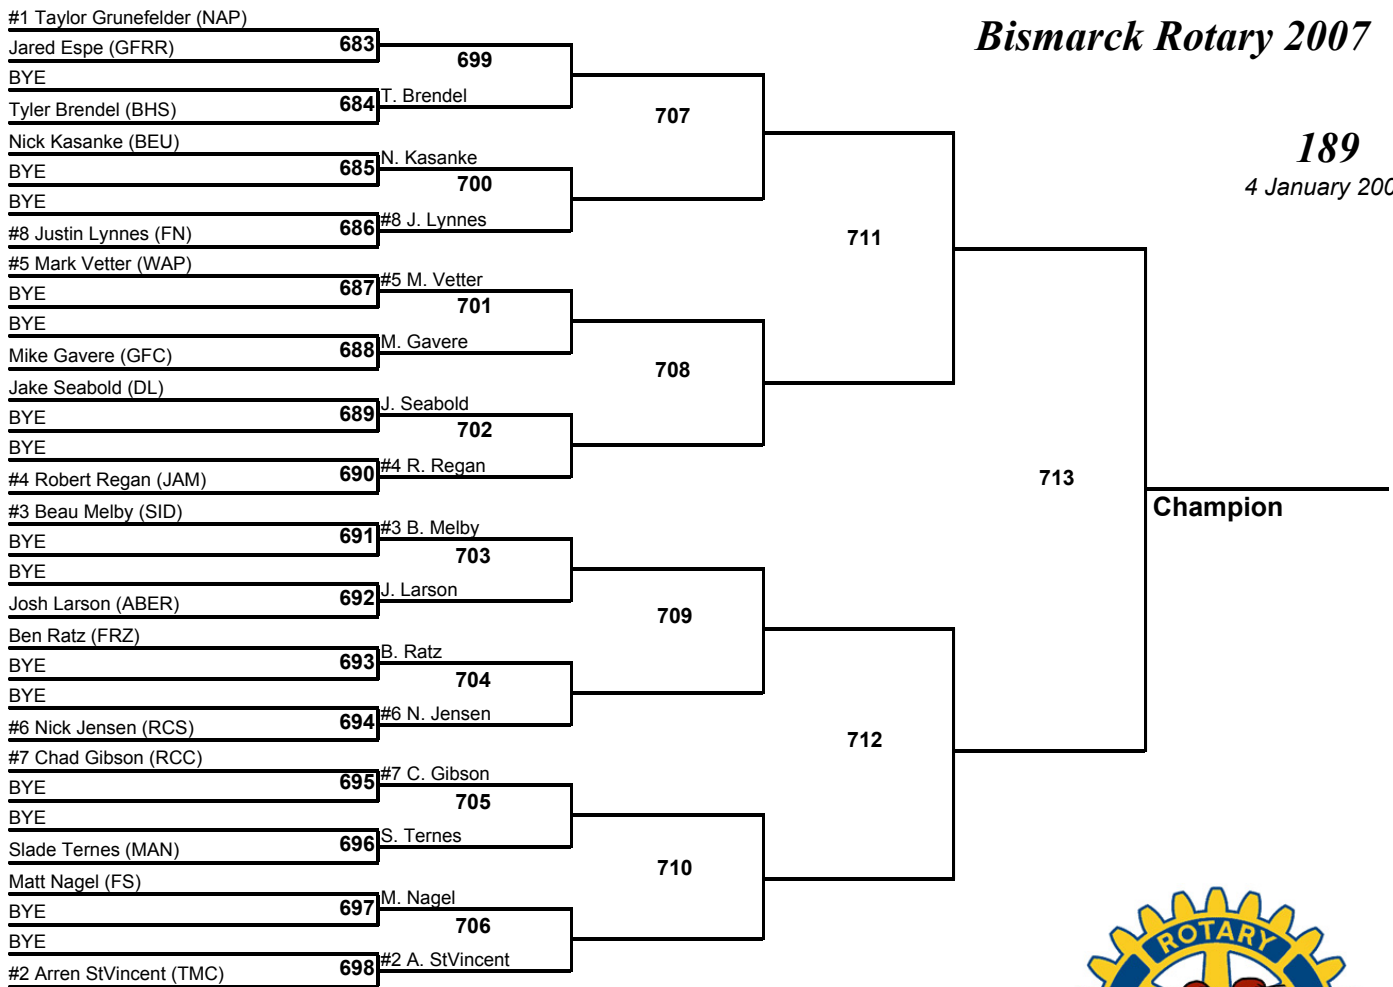

Bismarck Rotary 2007

189
4 January 2007