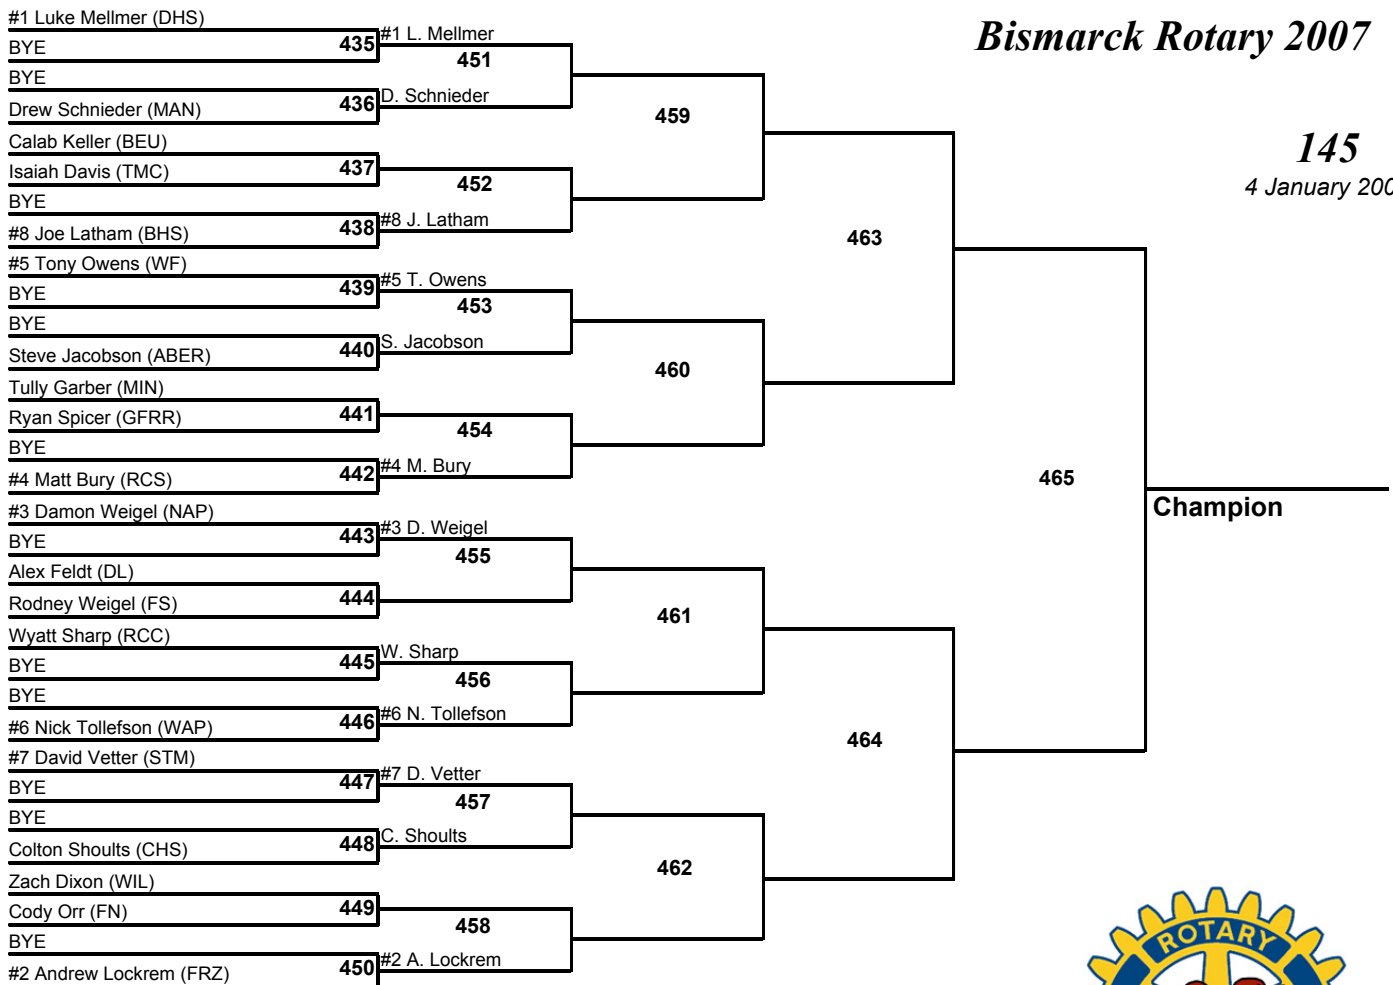

Bismarck Rotary 2007

145
4 January 2007