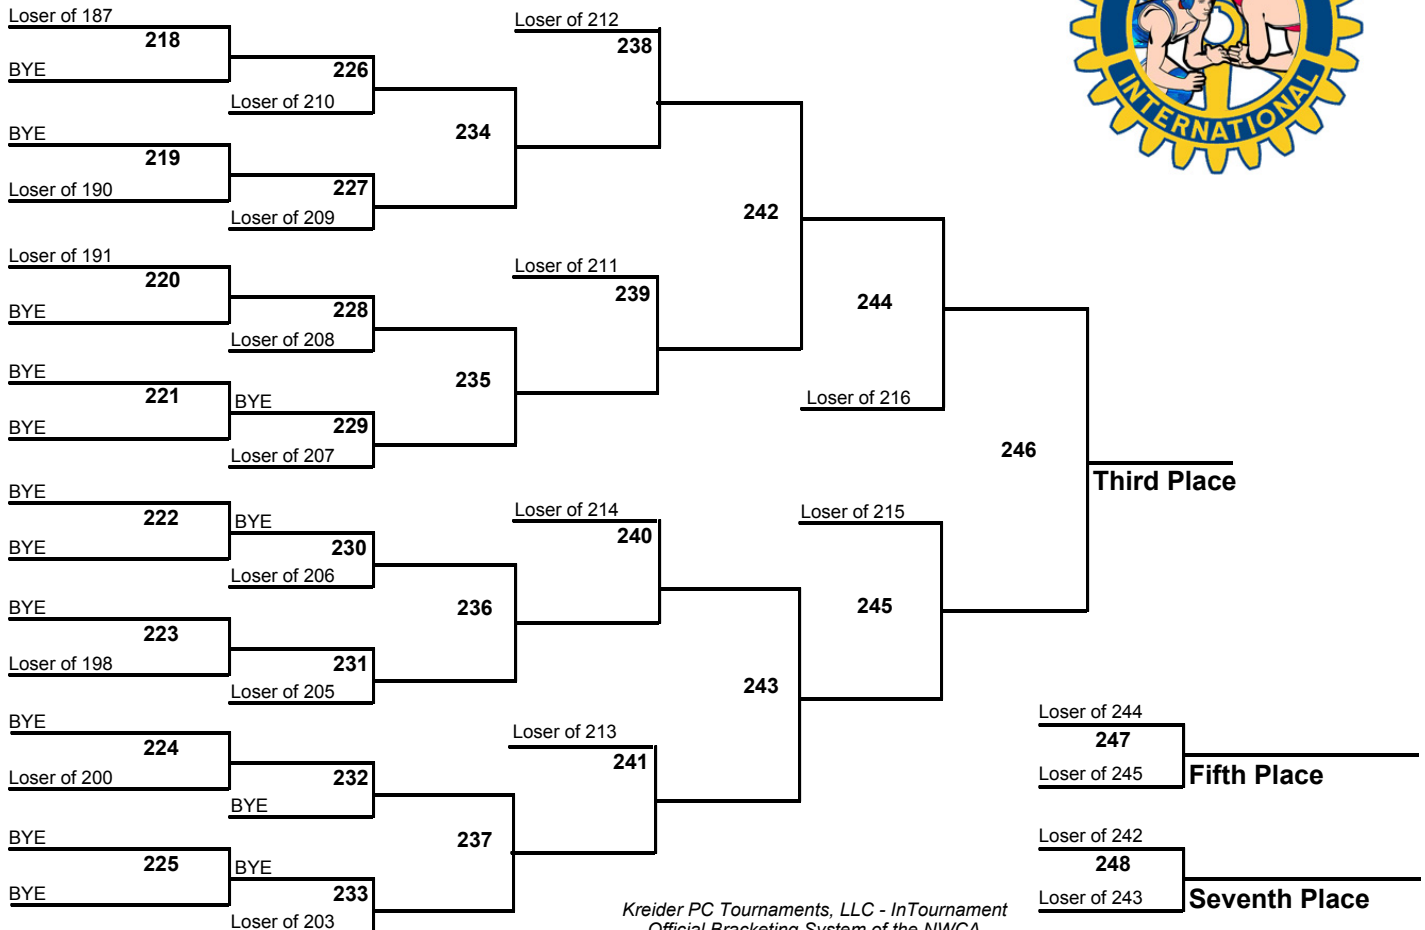

Bismarck Rotary 2007

125
4 January 2007