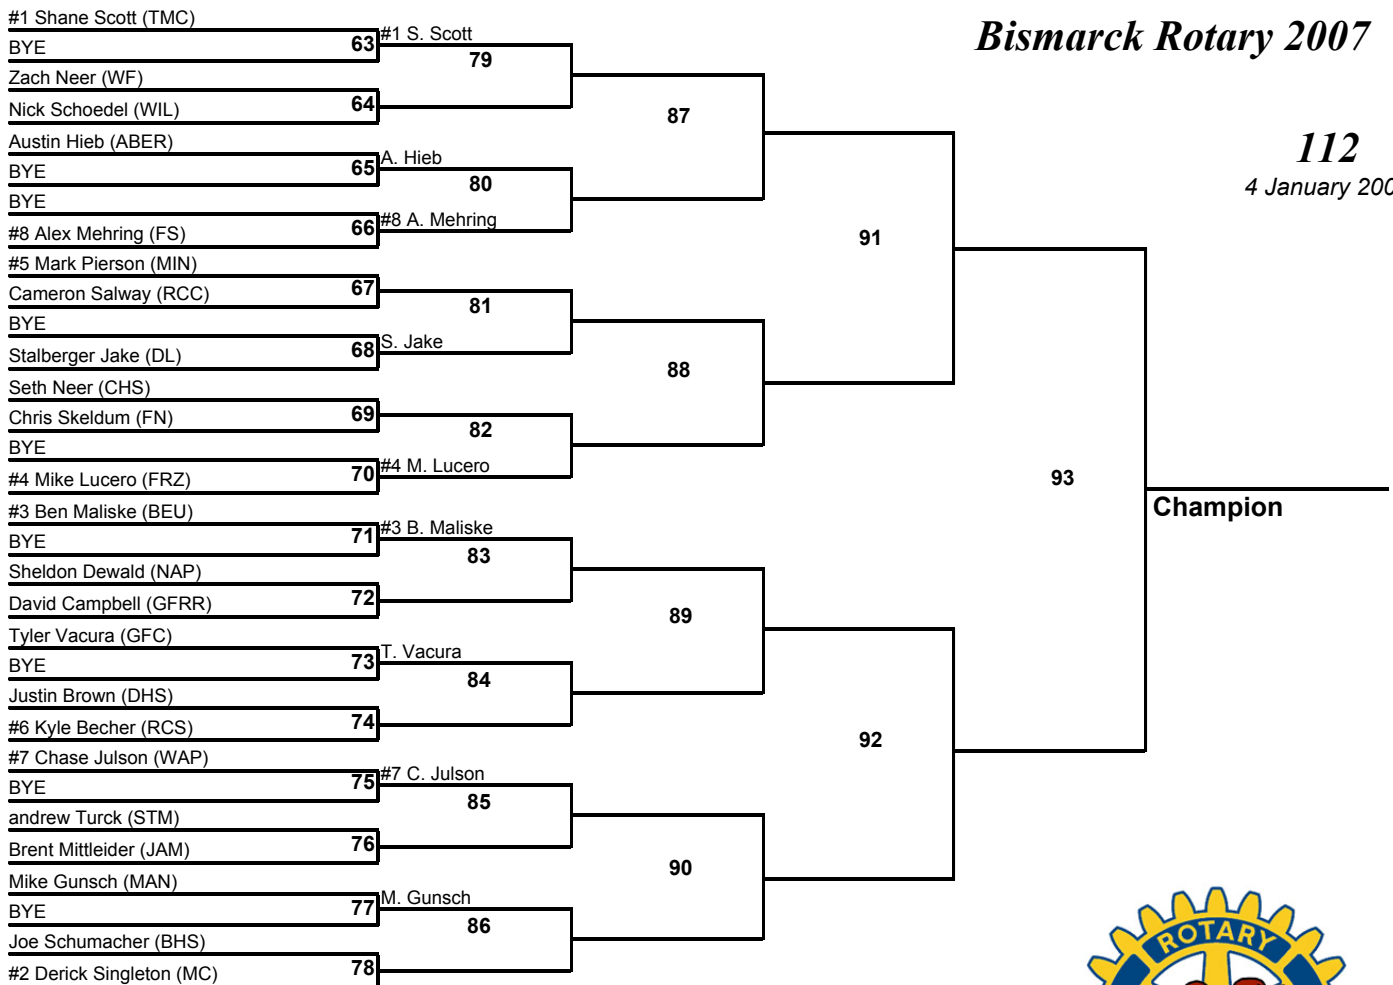

# Bismarck Rotary 2007

103  
4 January 2007

# Bismarck Rotary 2007

112  
4 January 2007

**Champion**

**Third Place**

**Fifth Place**

**Seventh Place**