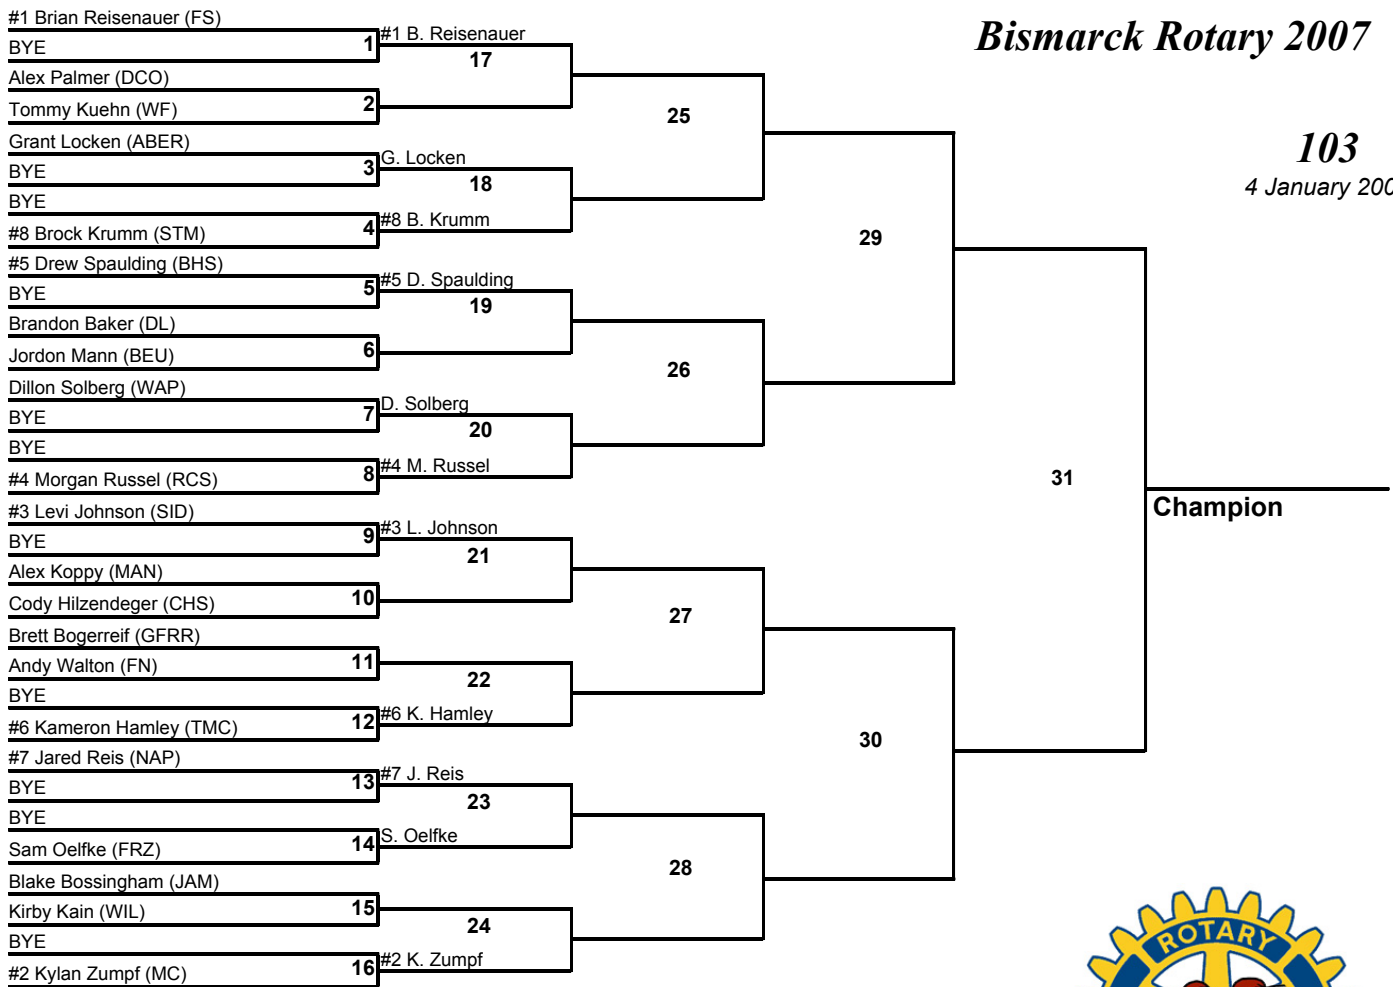

# Bismarck Rotary 2007

103  
4 January 2007

# Bismarck Rotary 2007

112  
4 January 2007

**Champion**

**Third Place**

**Fifth Place**

**Seventh Place**