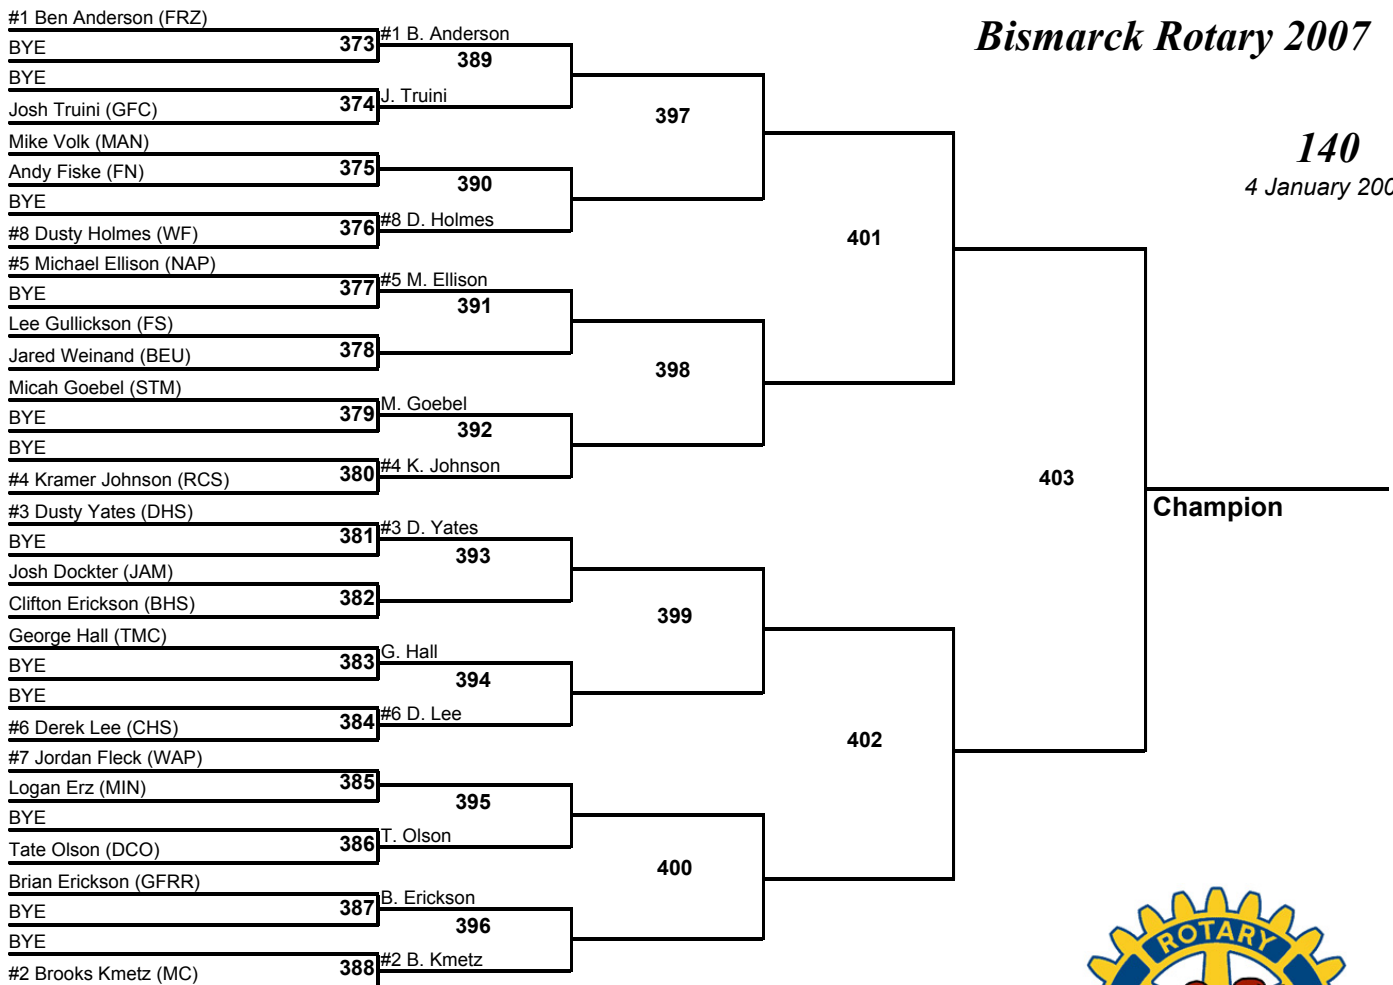

Bismarck Rotary 2007

140
4 January 2007