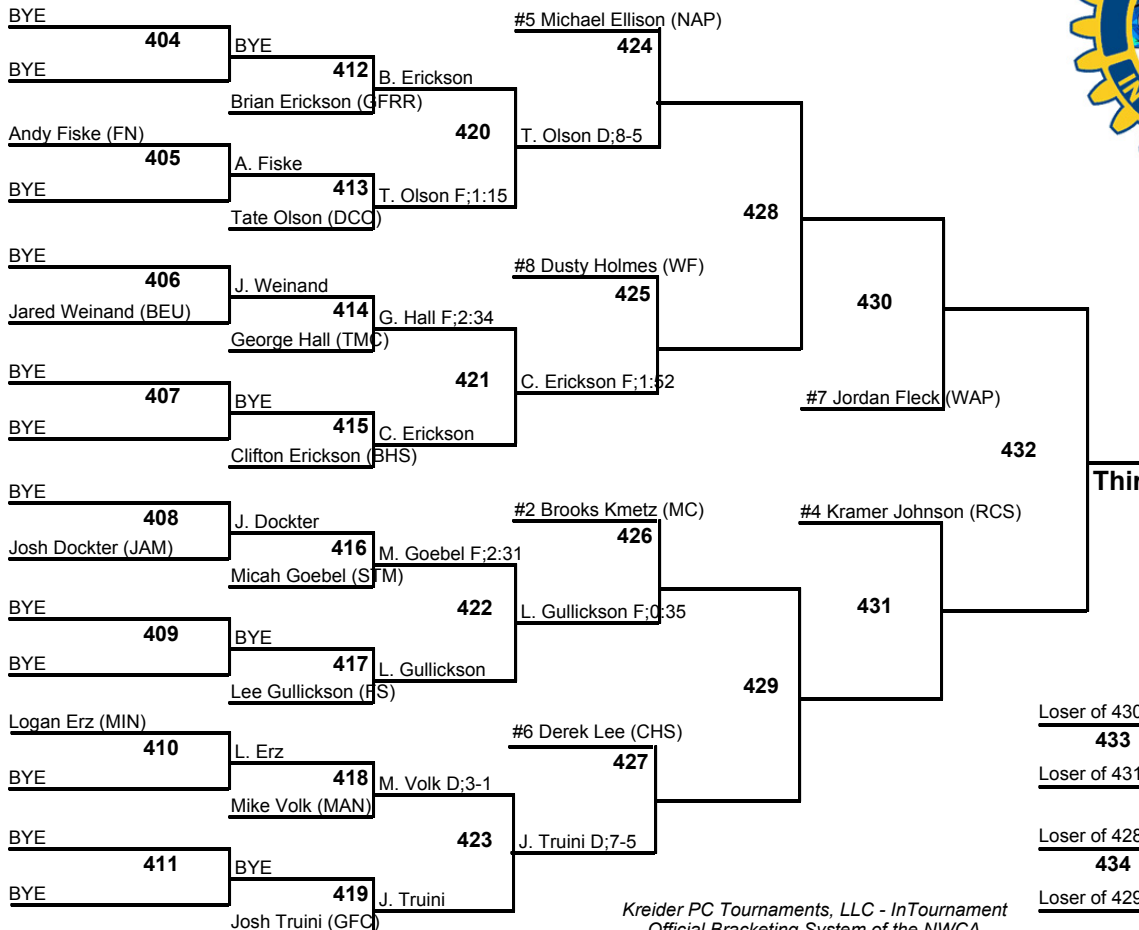

Loser of 368

371

Loser of 369

Fifth Place

Loser of 366

372

Loser of 367

Seventh Place

Bismarck Rotary 2007

140

4 January 2007

Champion

Third Place

Fifth Place

Seventh Place

Bismarck Rotary 2007