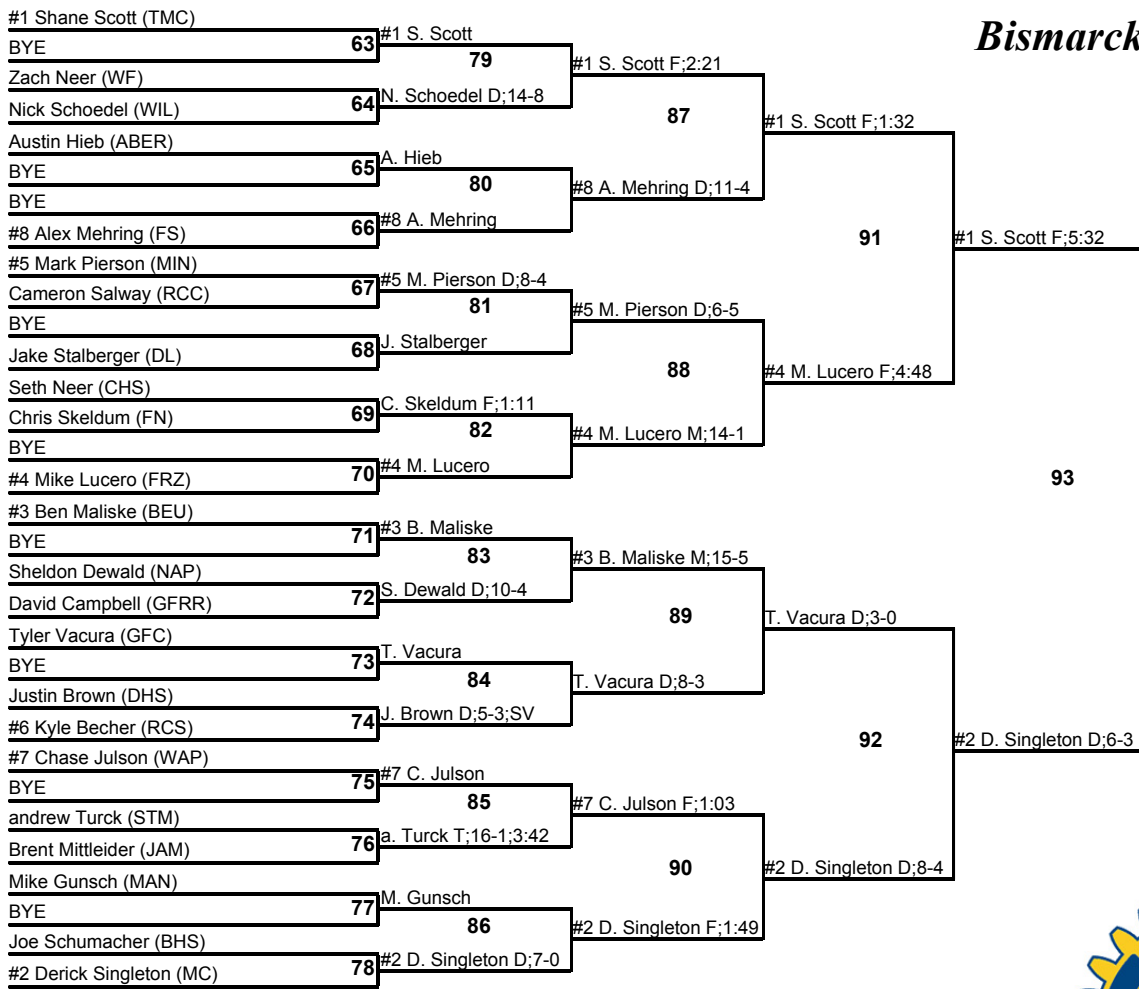

Bismarck Rotary 2007

103

4 January 2007

Loser of 58

61

Loser of 59

Fifth Place

Loser of 56

62

Loser of 57

Seventh Place

Bismarck Rotary 2007

112

4 January 2007

Champion

Third Place

Fifth Place

Seventh Place

Bismarck Rotary 2007

119

4 January 2007

Champion

Third Place

Loser of 182