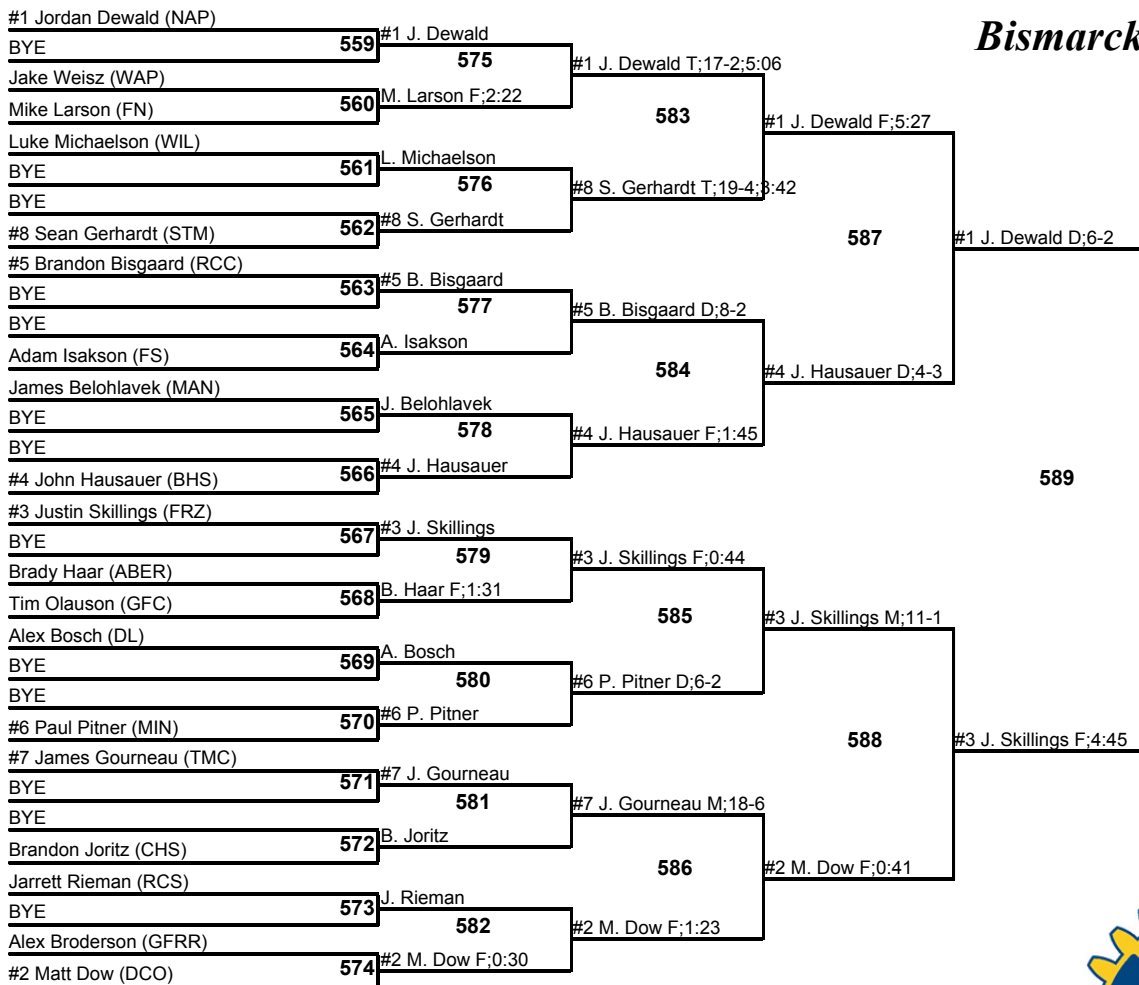

557
Loser of 555 **Fifth Place**

Loser of 552

558
Loser of 553 **Seventh Place**

Bismarck Rotary 2007

160

4 January 2007

Champion

Third Place

Loser of 616

619

Loser of 617

Fifth Place

Loser of 614

620

Loser of 615

Seventh Place