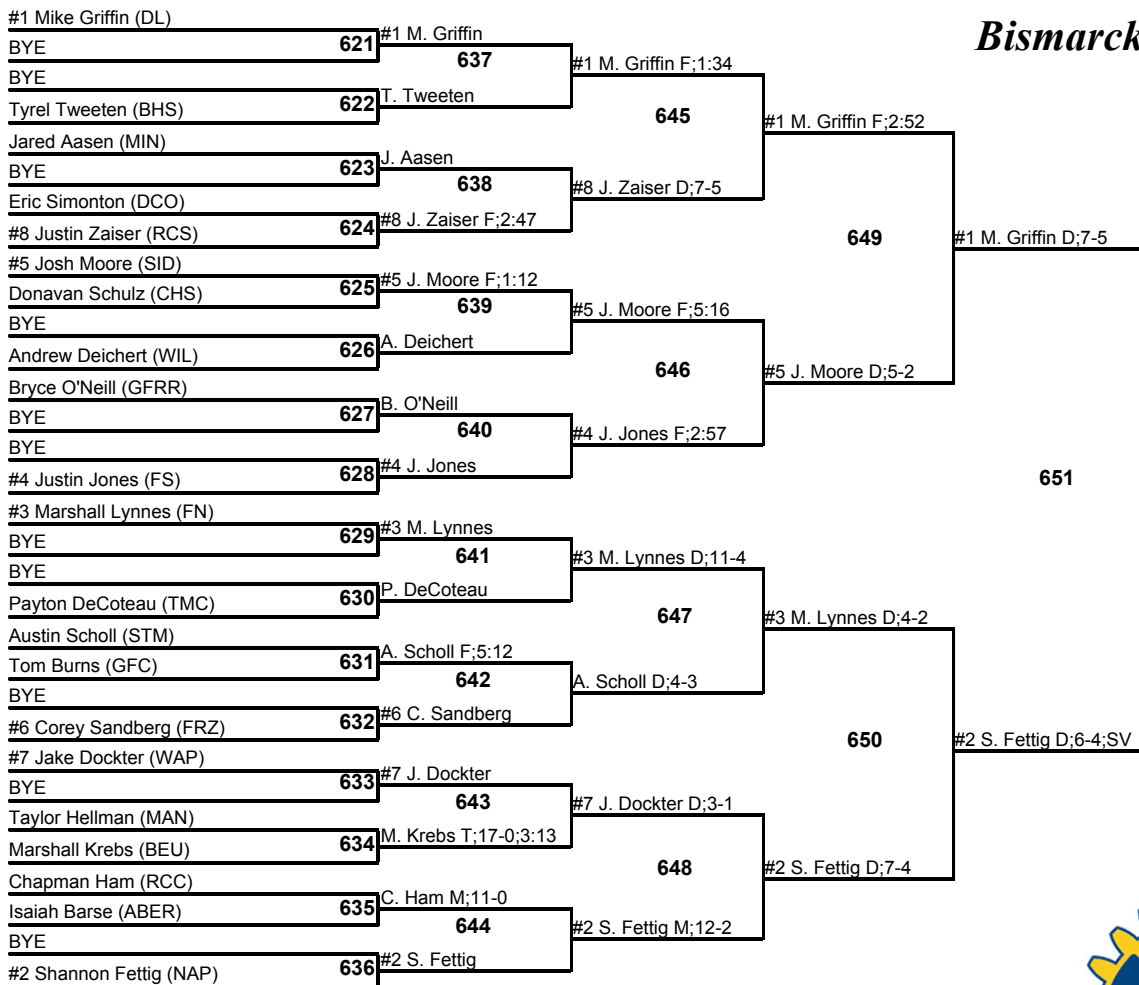

557
Loser of 555 **Fifth Place**

Loser of 552

558
Loser of 553 **Seventh Place**

Bismarck Rotary 2007

160

4 January 2007

Champion

Third Place

Loser of 616

619

Loser of 617

Fifth Place

Loser of 614

620

Loser of 615

Seventh Place

Bismarck Rotary 2007

171
4 January 2007

Champion

Third Place

Loser of 678

681

Loser of 679

Fifth Place