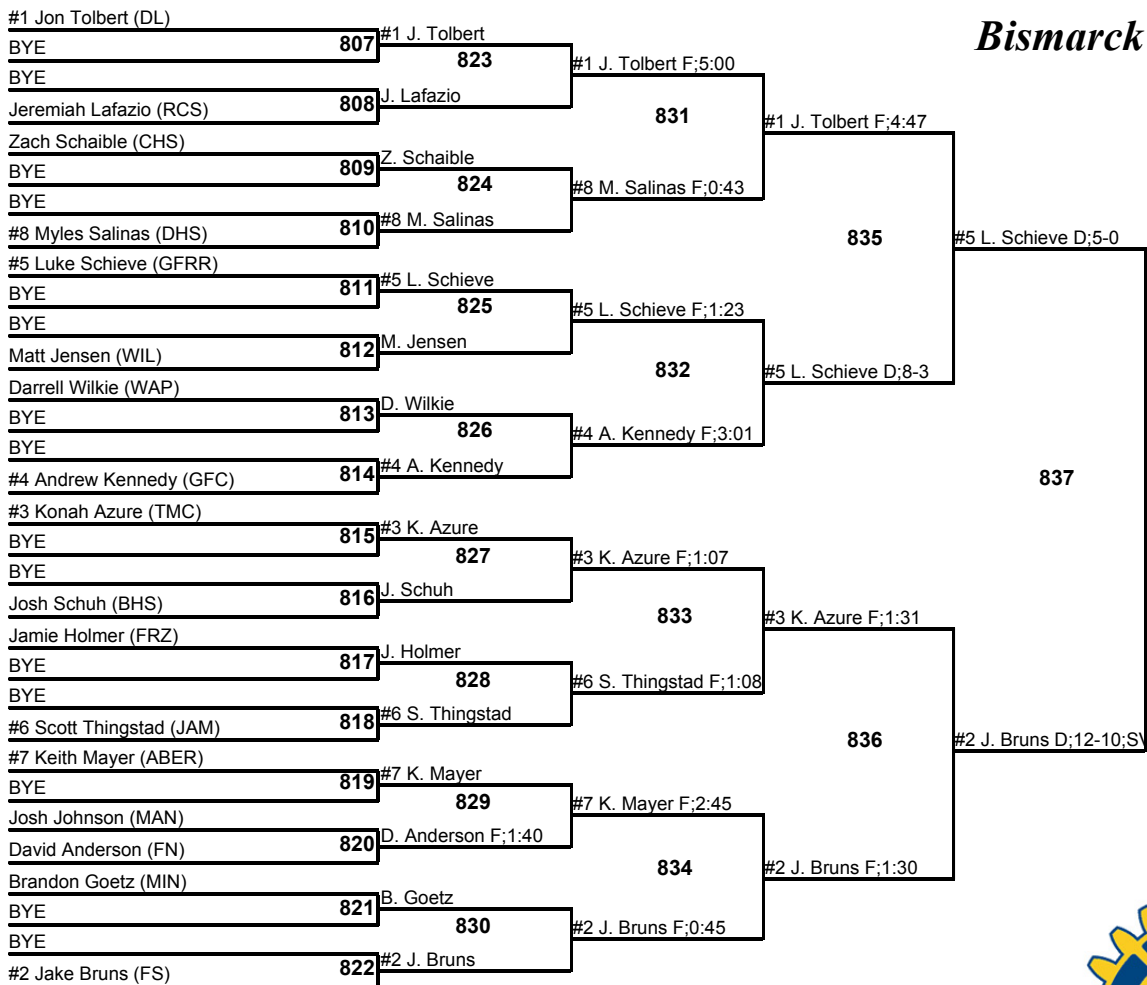

Bismarck Rotary 2007

285

4 January 2007

Champion