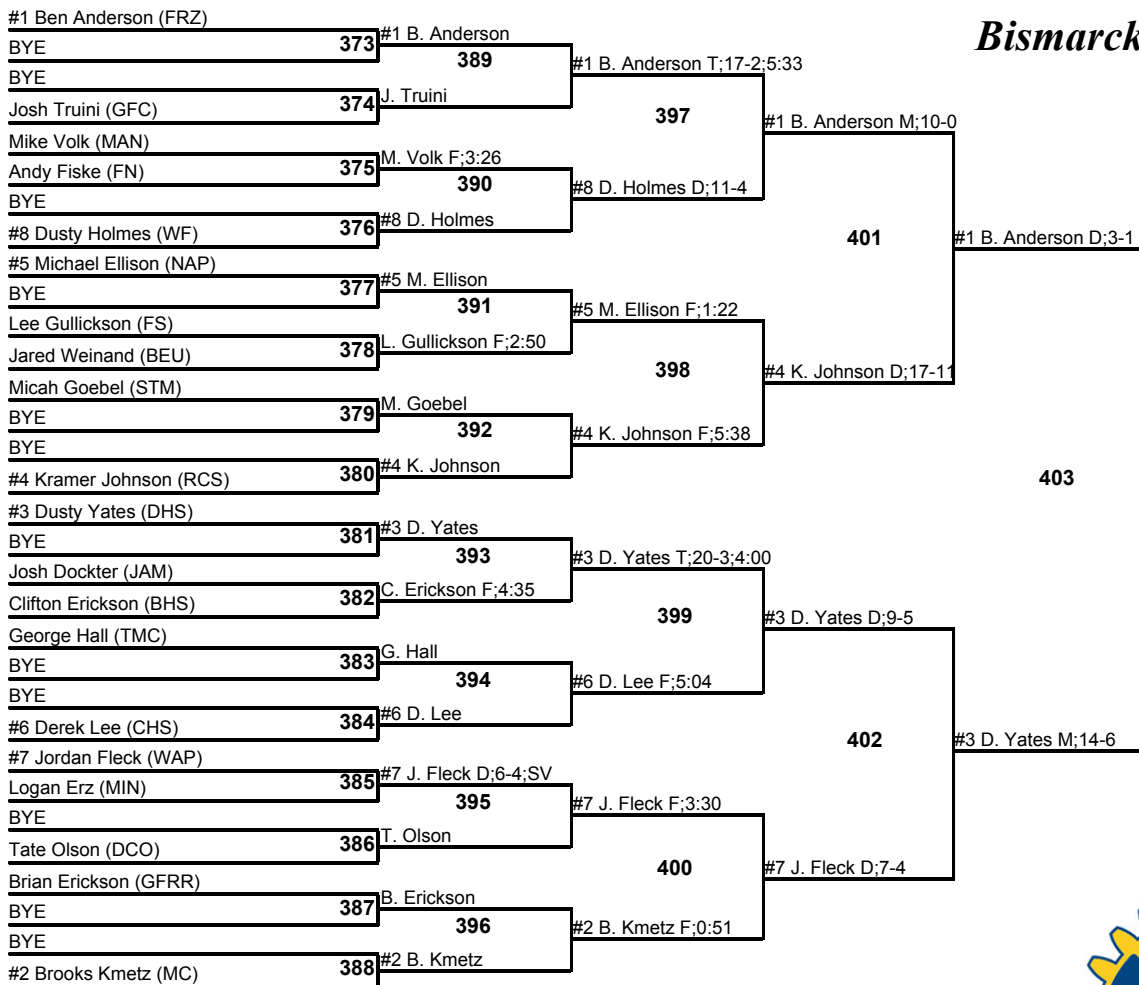

Loser of 368

371

Loser of 369

Fifth Place

Loser of 366

372

Loser of 367

Seventh Place

Bismarck Rotary 2007

140

4 January 2007

Champion

Third Place

Fifth Place

Seventh Place

Bismarck Rotary 2007