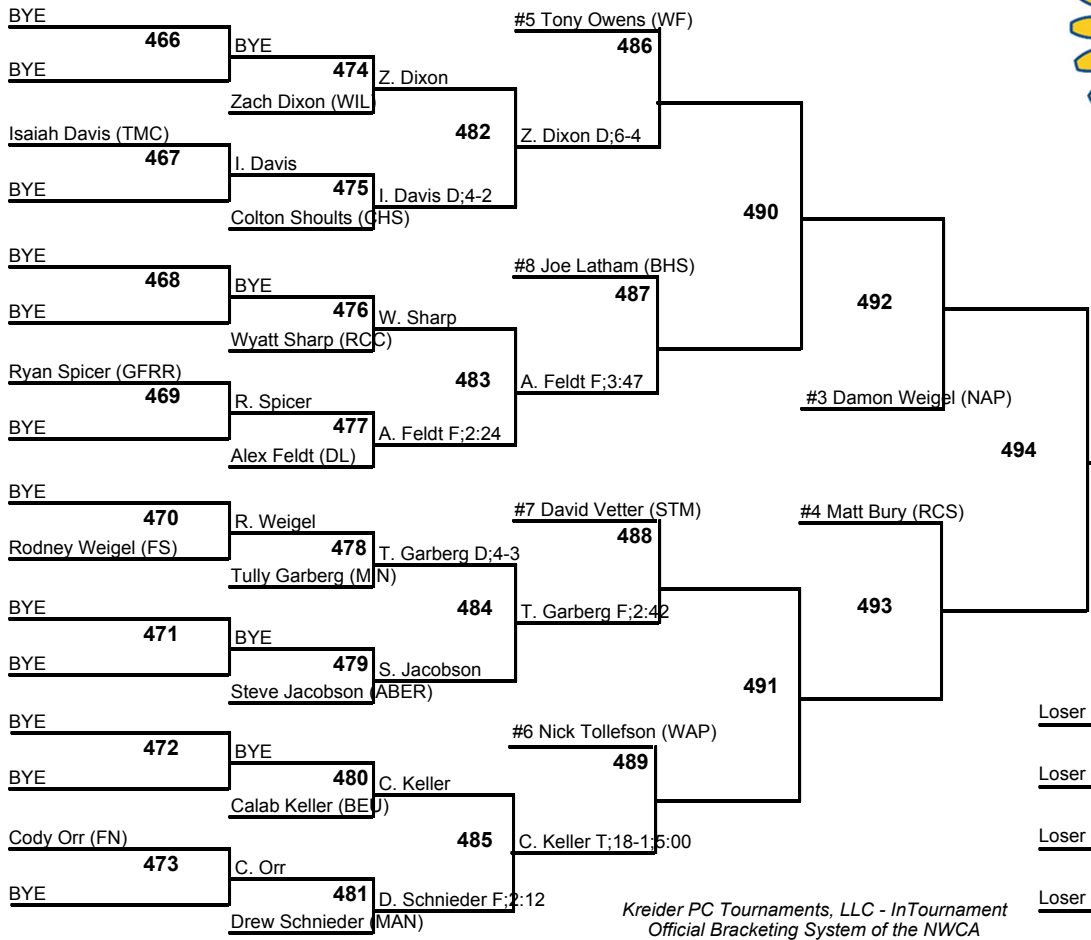

Third Place

Loser of 492

495

Loser of 493

Fifth Place

Loser of 490

496

Loser of 491

Seventh Place