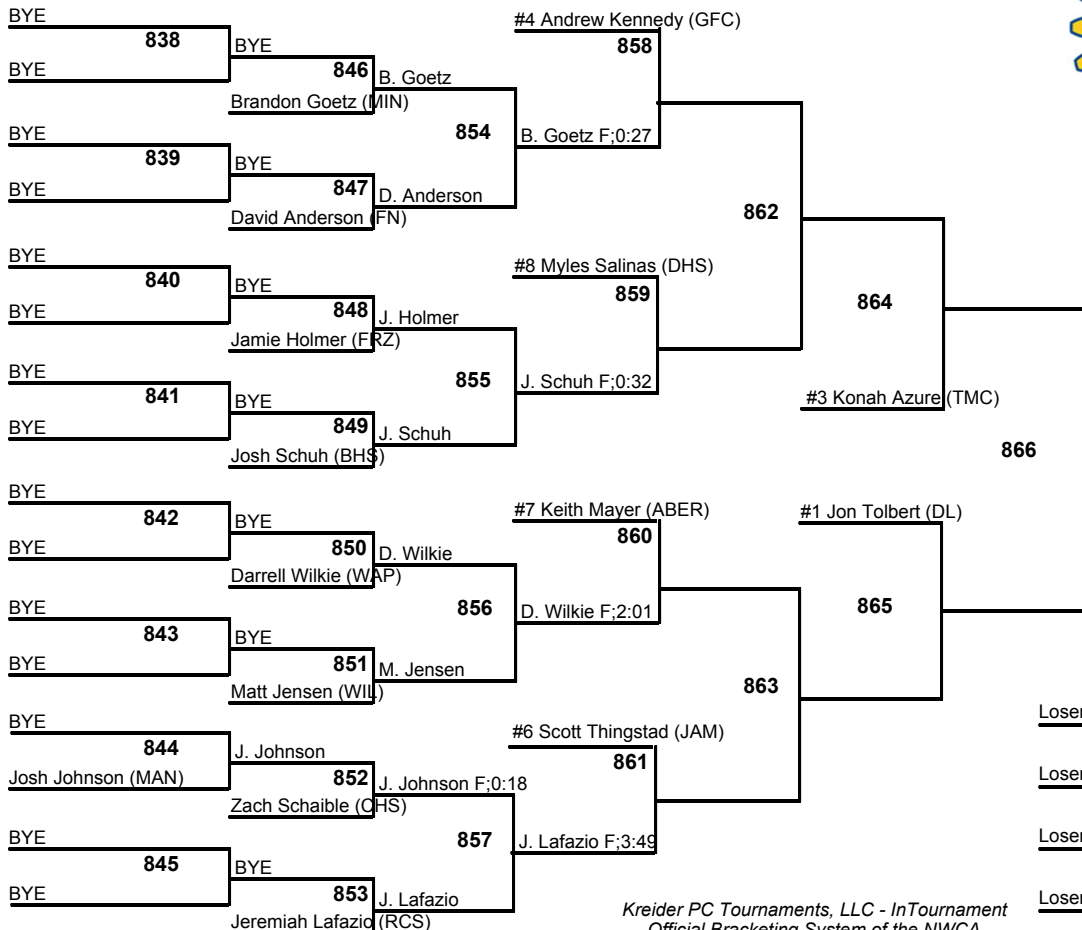

Third Place

Loser of 864

867

Loser of 865

Fifth Place

Loser of 862

868

Loser of 863

Seventh Place