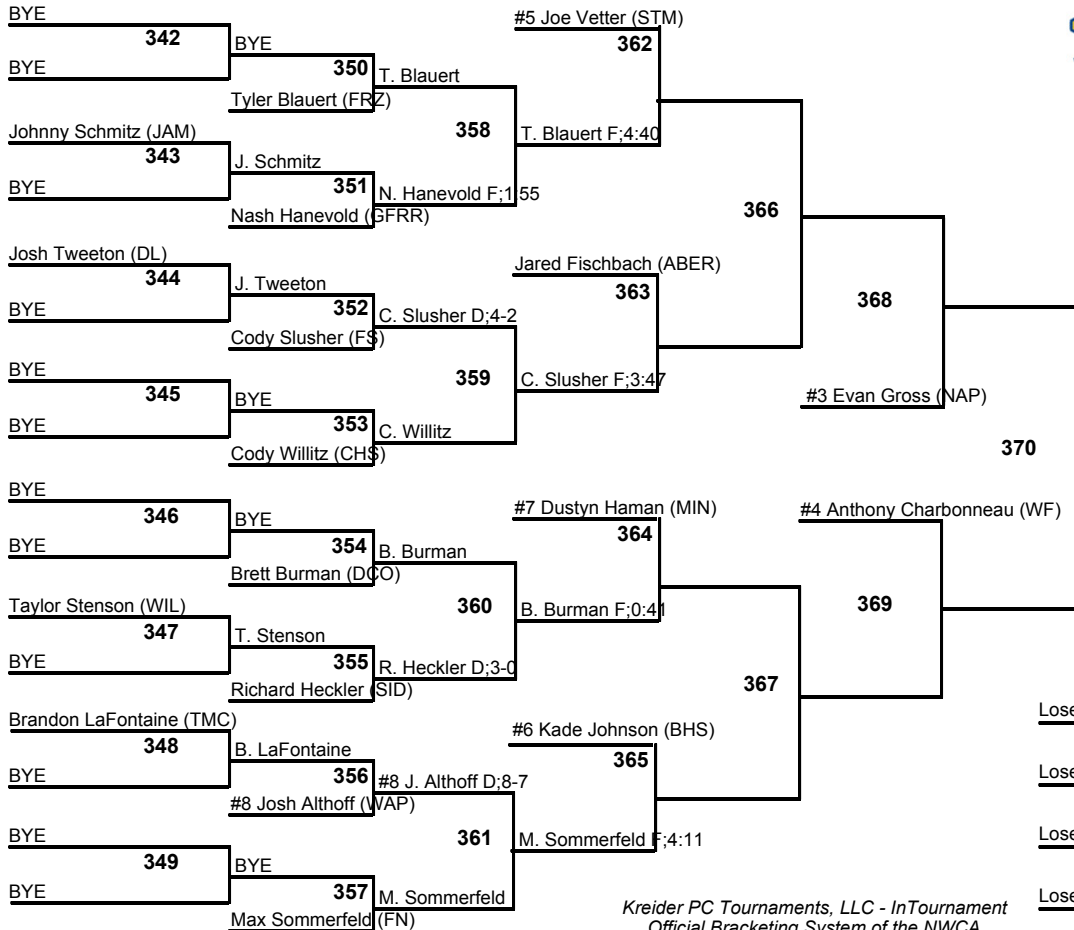

Fifth Place

Loser of 304

310

Loser of 305

Seventh Place

Bismarck Rotary 2007

135
4 January 2007

Third Place