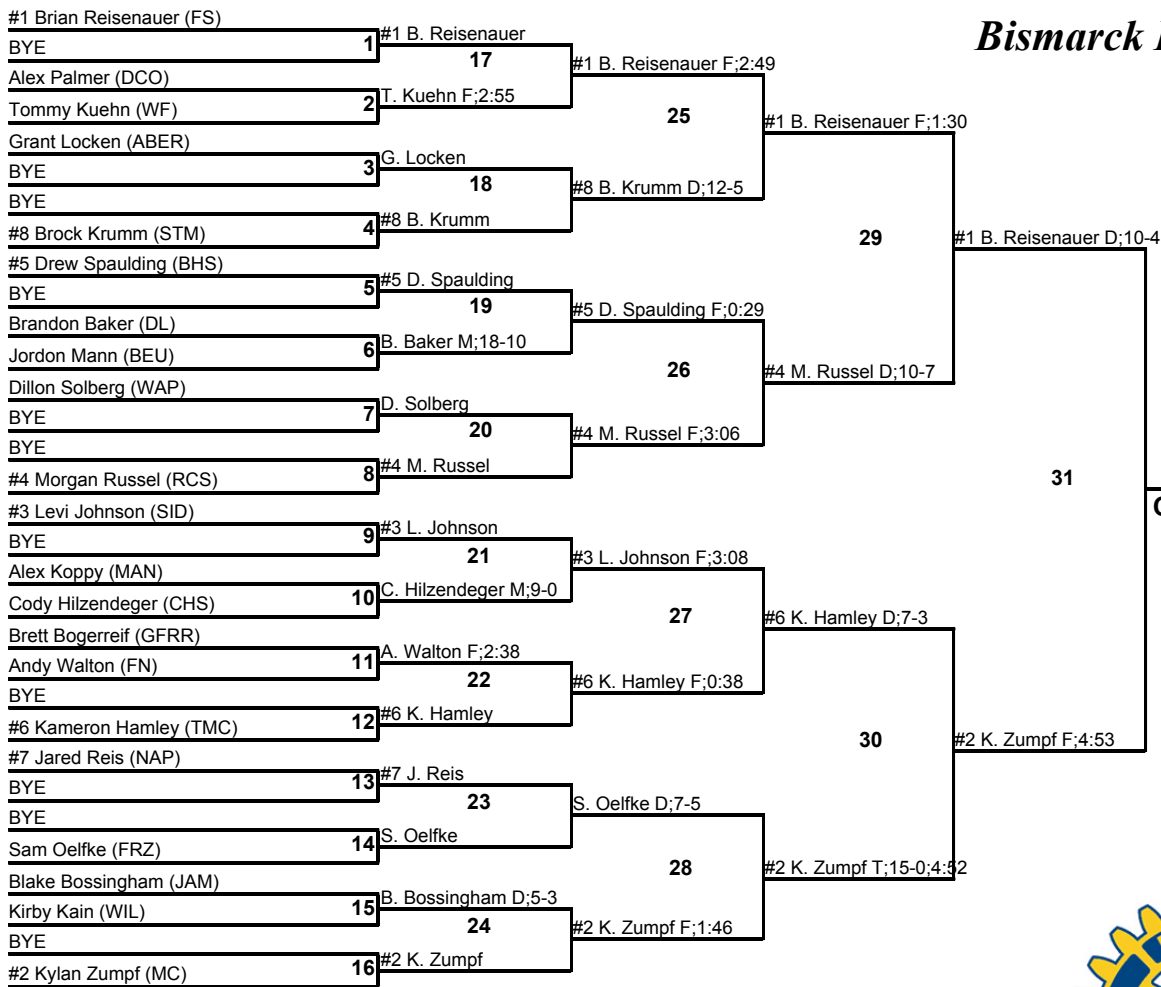

Bismarck Rotary 2007

103

4 January 2007

Loser of 58

61

Loser of 59

Fifth Place

Loser of 56

62

Loser of 57

Seventh Place

Bismarck Rotary 2007

112

4 January 2007

Champion

Third Place

Fifth Place

Seventh Place

Bismarck Rotary 2007

119

4 January 2007

Champion

Third Place

Loser of 182