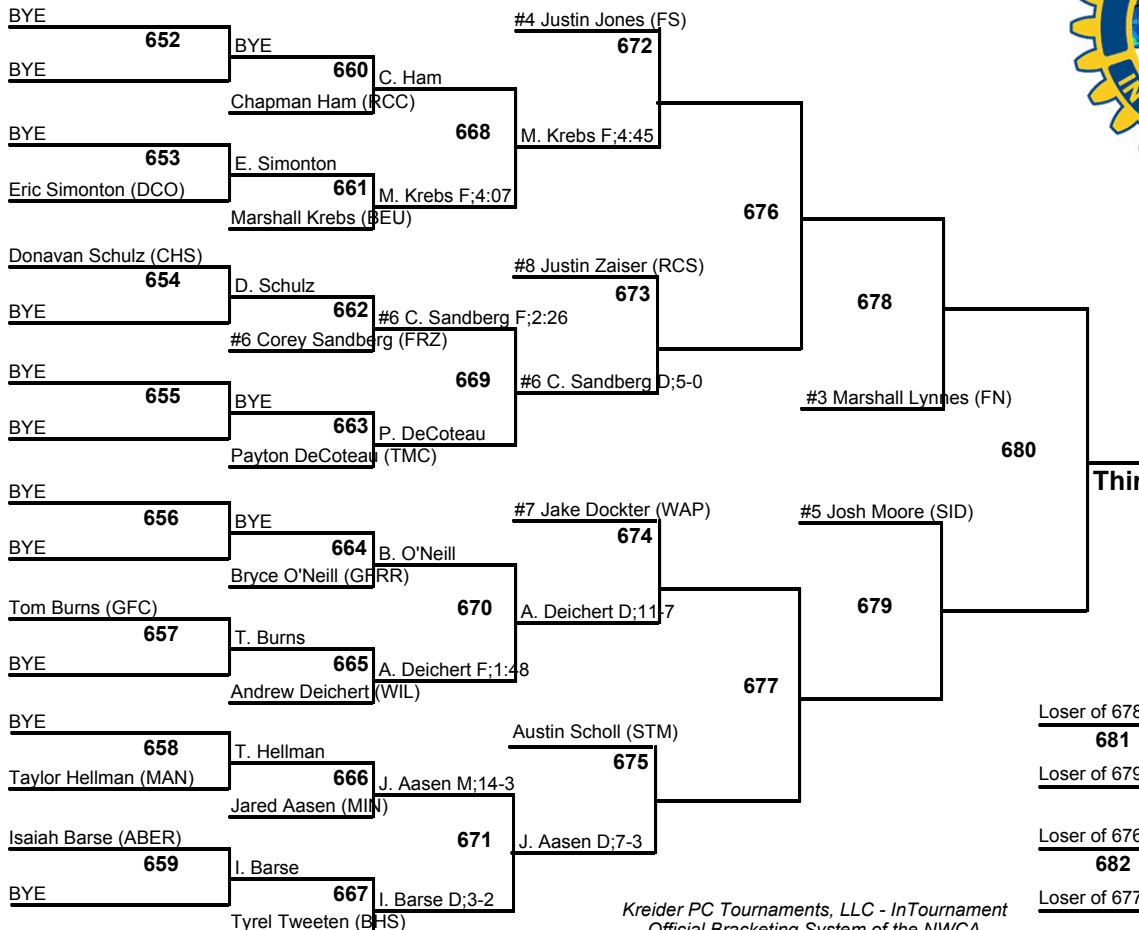

557
Loser of 555 **Fifth Place**

Loser of 552

558
Loser of 553 **Seventh Place**

Bismarck Rotary 2007

160

4 January 2007

Champion

Third Place

Loser of 616

619

Loser of 617

Fifth Place

Loser of 614

620

Loser of 615

Seventh Place

Bismarck Rotary 2007

171
4 January 2007

Champion

Third Place

Loser of 678

681

Loser of 679

Fifth Place