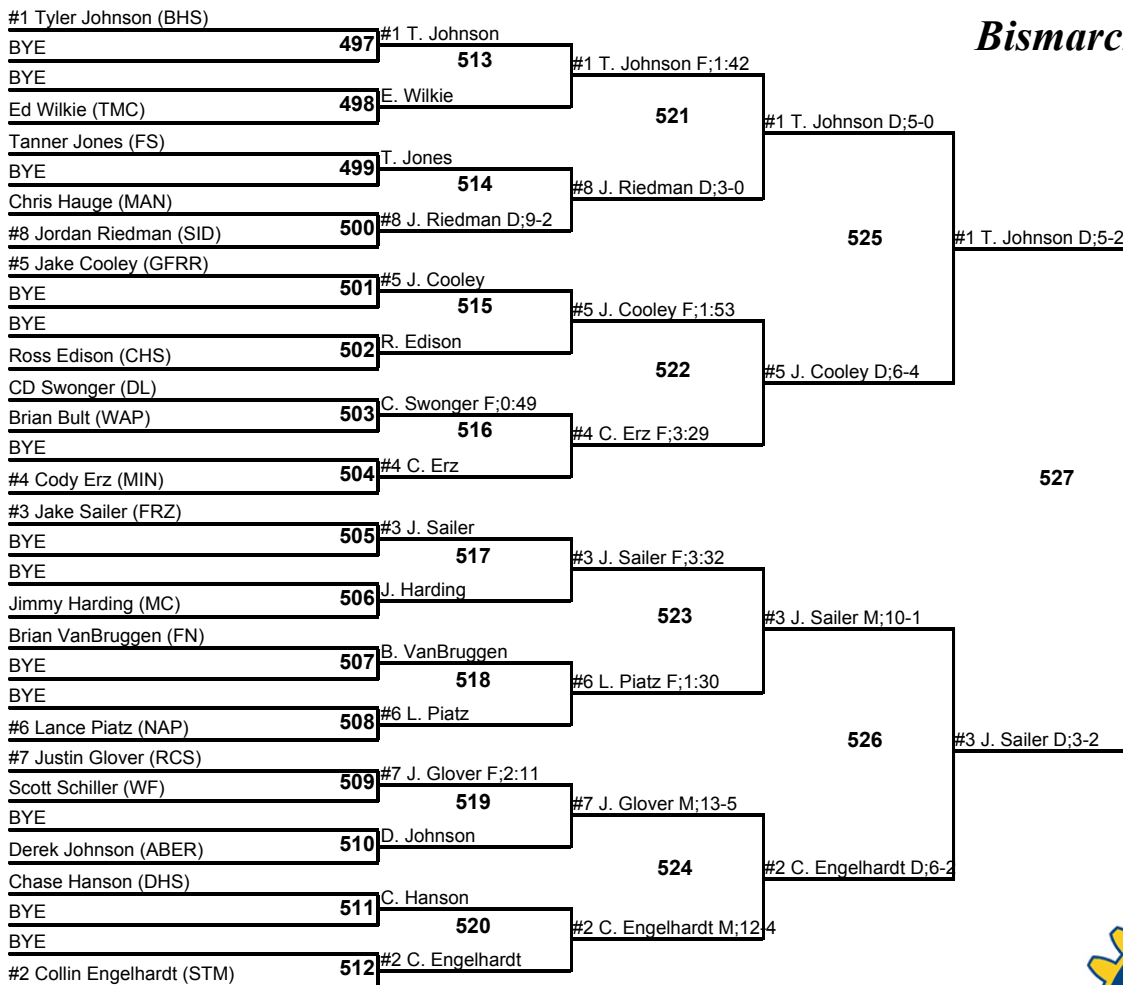

Bismarck Rotary 2007

152
4 January 2007

Champion