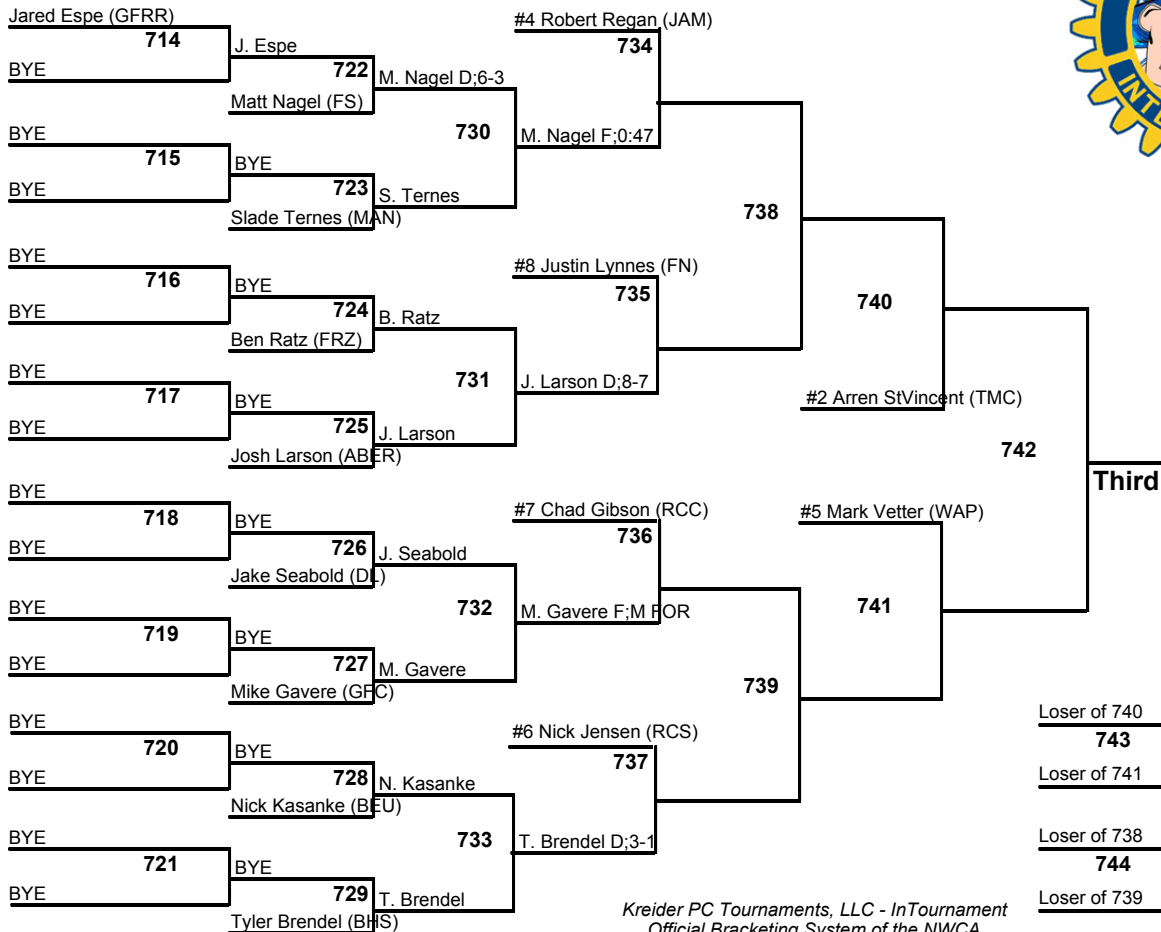

Loser of 676

682

Loser of 677

Seventh Place

Bismarck Rotary 2007

189

4 January 2007

Champion