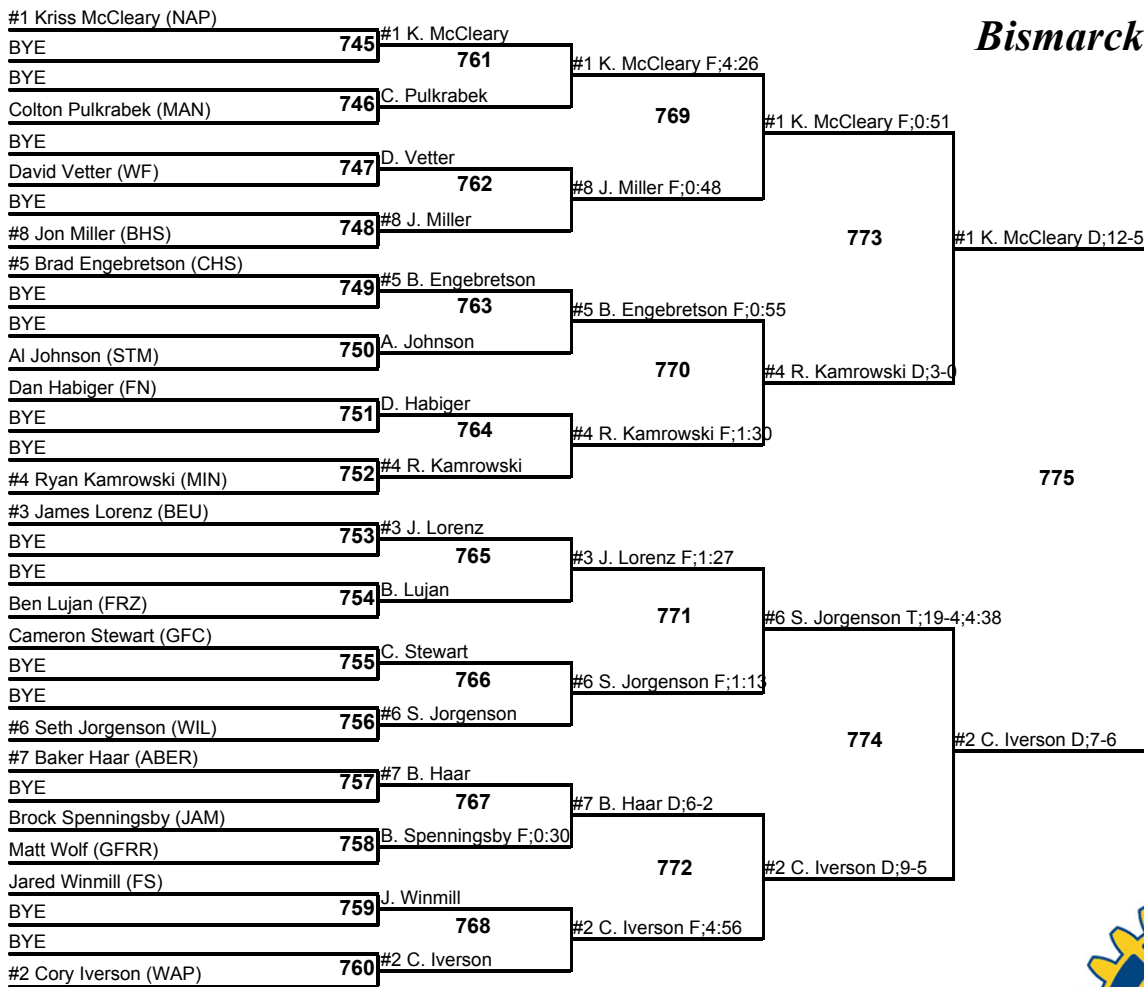

Loser of 676

682

Loser of 677

Seventh Place

Bismarck Rotary 2007

189

4 January 2007

Champion

Third Place

Fifth Place

Seventh Place

Bismarck Rotary 2007

215
4 January 2007

Champion

Third Place

Loser of 802