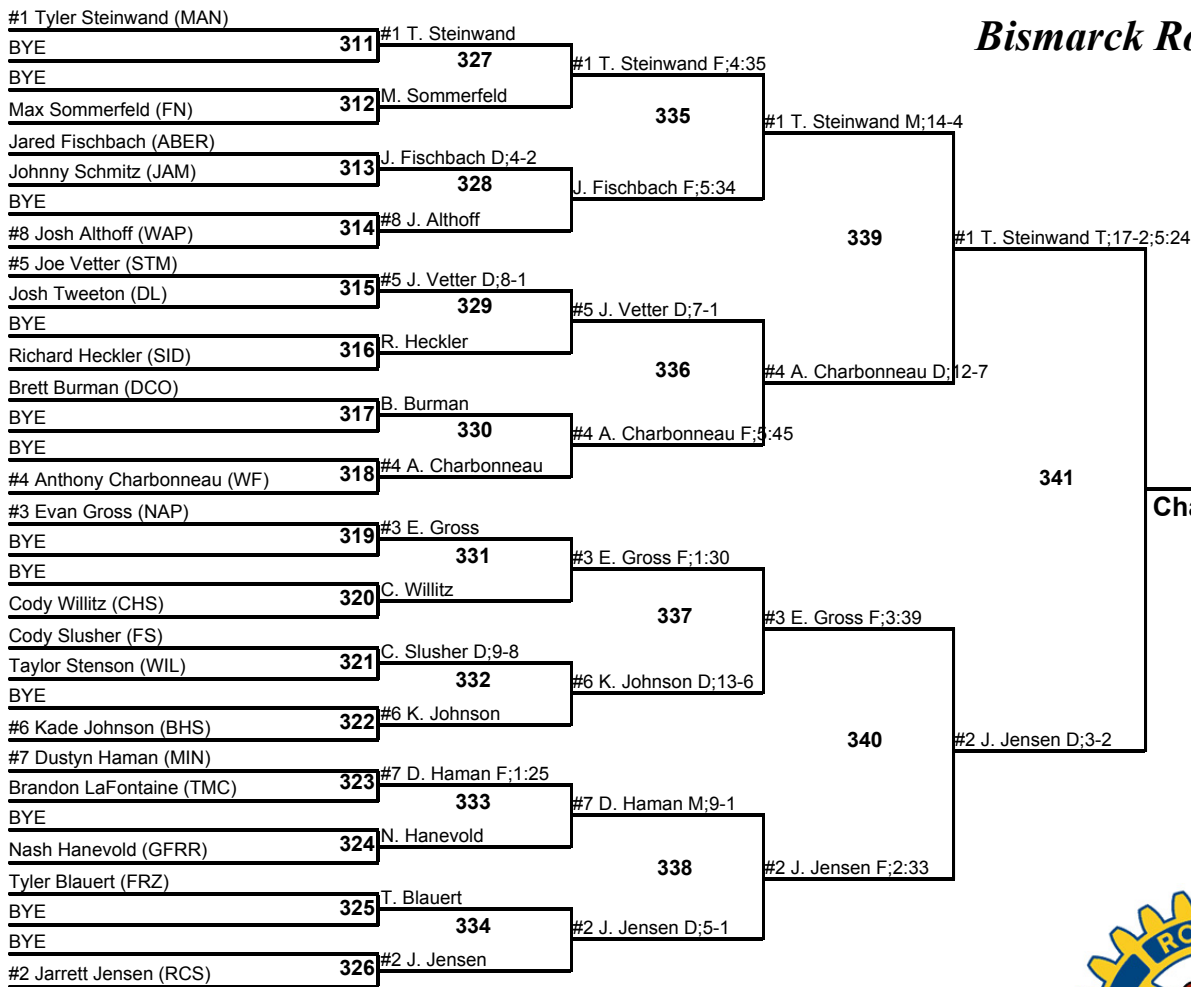

Fifth Place

Loser of 304

310

Loser of 305

Seventh Place

Bismarck Rotary 2007

135
4 January 2007

Third Place