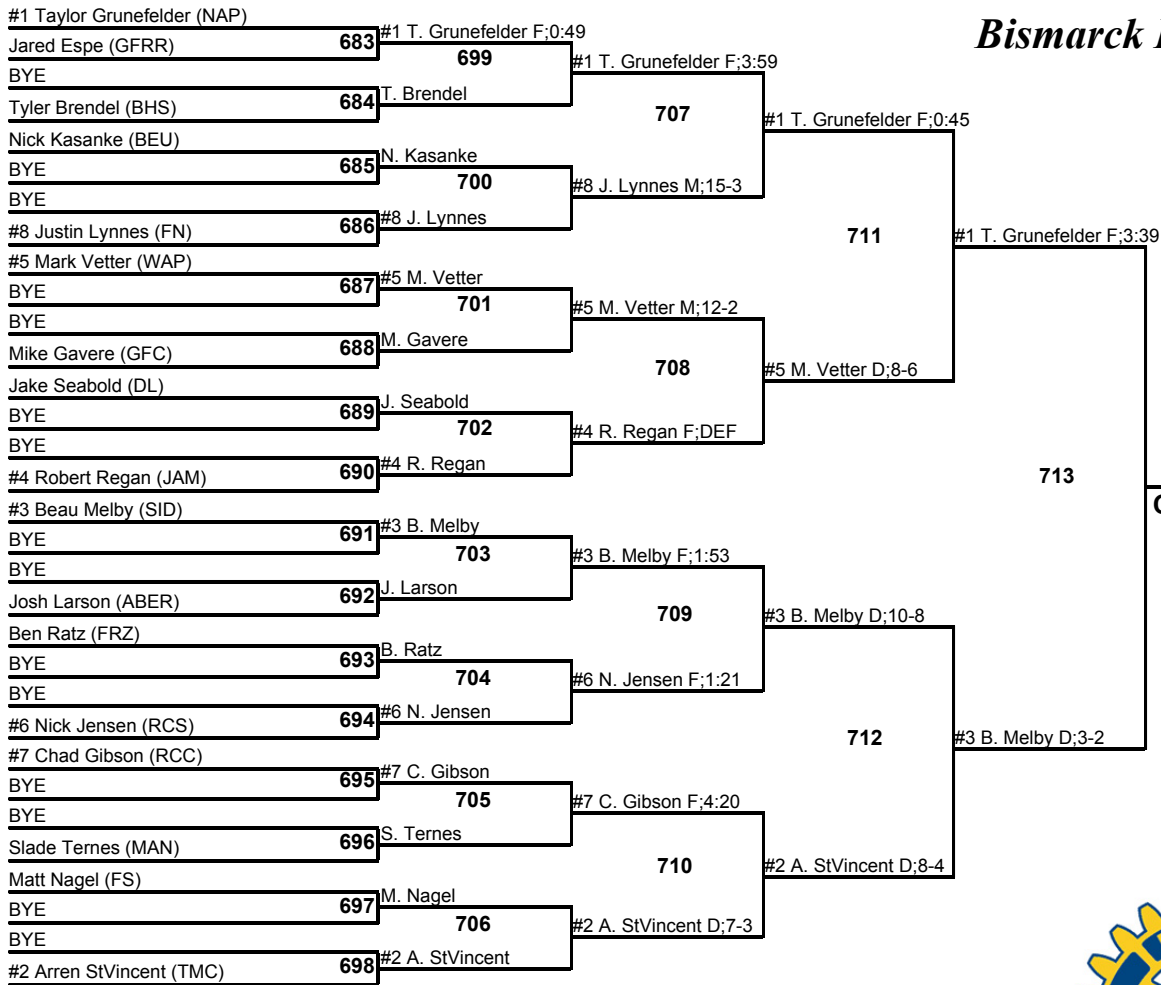

Bismarck Rotary 2007

171
4 January 2007

Champion

Third Place

Loser of 678

681

Loser of 679

Fifth Place

Loser of 676

682

Loser of 677

Seventh Place

Bismarck Rotary 2007

189

4 January 2007

Champion

Third Place

Fifth Place

Seventh Place

Bismarck Rotary 2007

215
4 January 2007

Champion

Third Place

Loser of 802