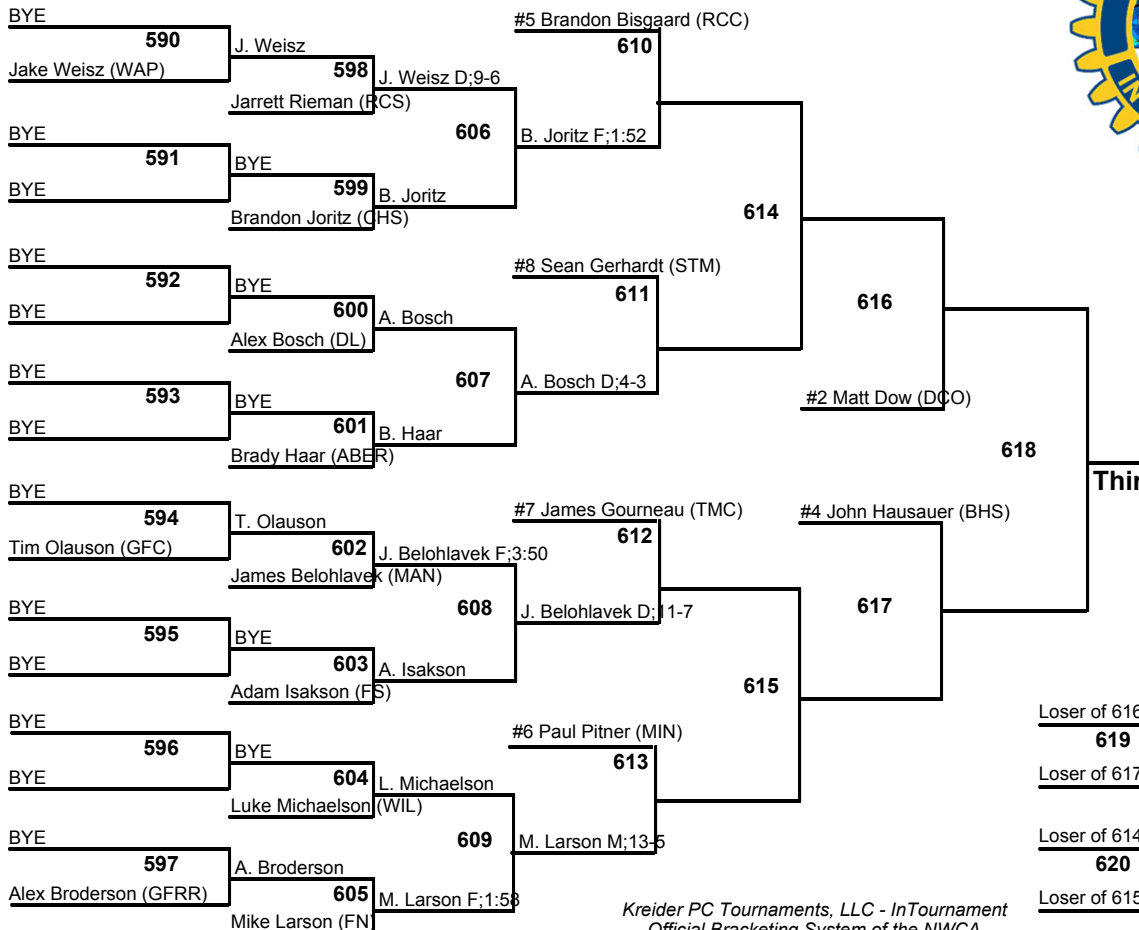

557
Loser of 555 **Fifth Place**

Loser of 552

558
Loser of 553 **Seventh Place**

Bismarck Rotary 2007

160

4 January 2007

Champion

Third Place