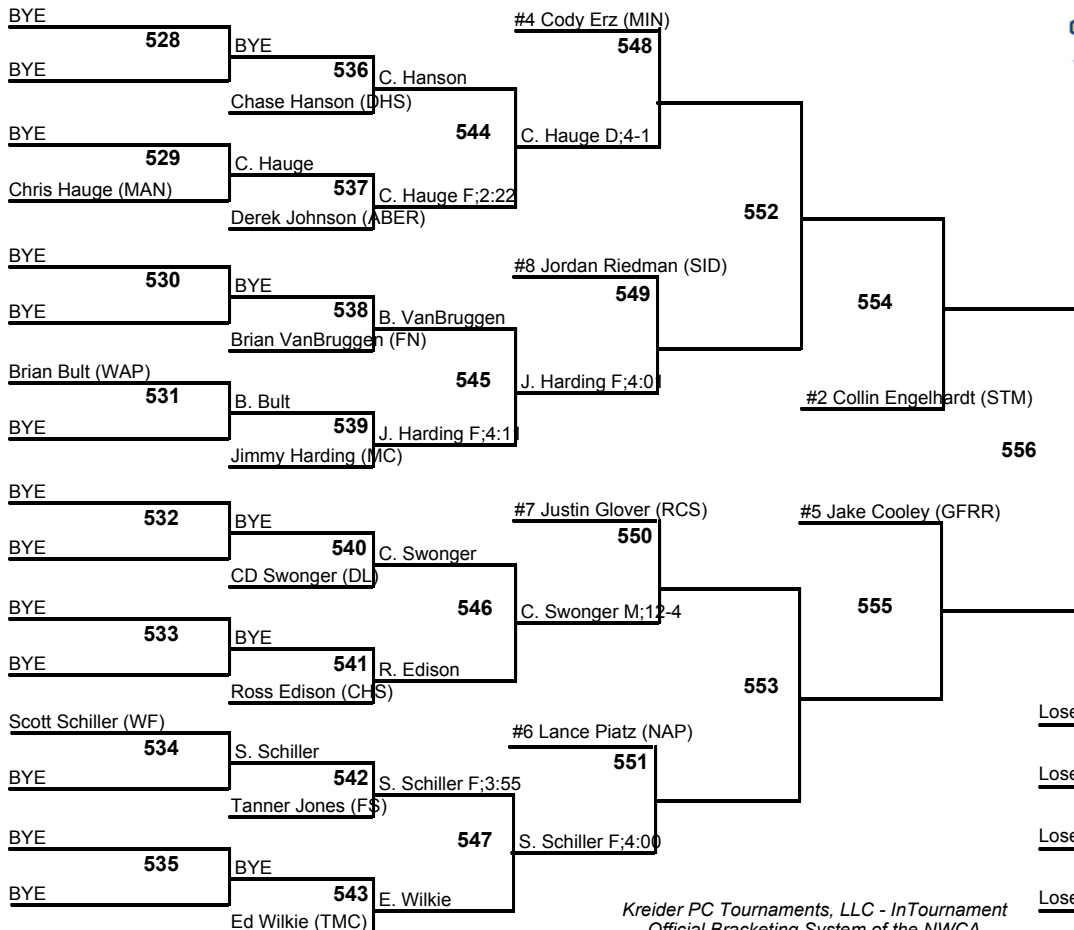

496

Loser of 491

Seventh Place

Bismarck Rotary 2007

152
4 January 2007

Champion

Third Place

Loser of 554

557
Loser of 555 **Fifth Place**

Loser of 552

558
Loser of 553 **Seventh Place**

Bismarck Rotary 2007

160

4 January 2007

Champion

Third Place