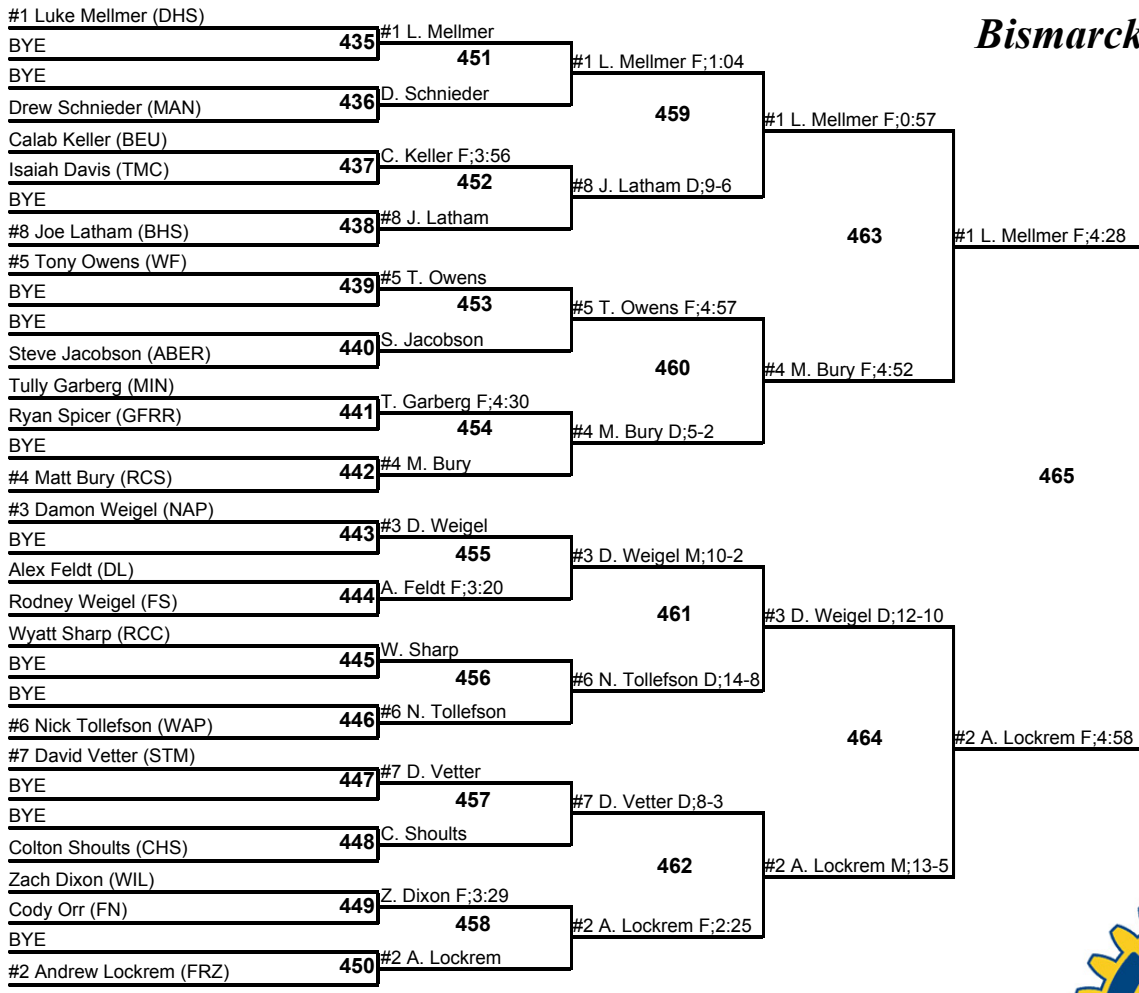

Bismarck Rotary 2007

145
4 January 2007

Champion