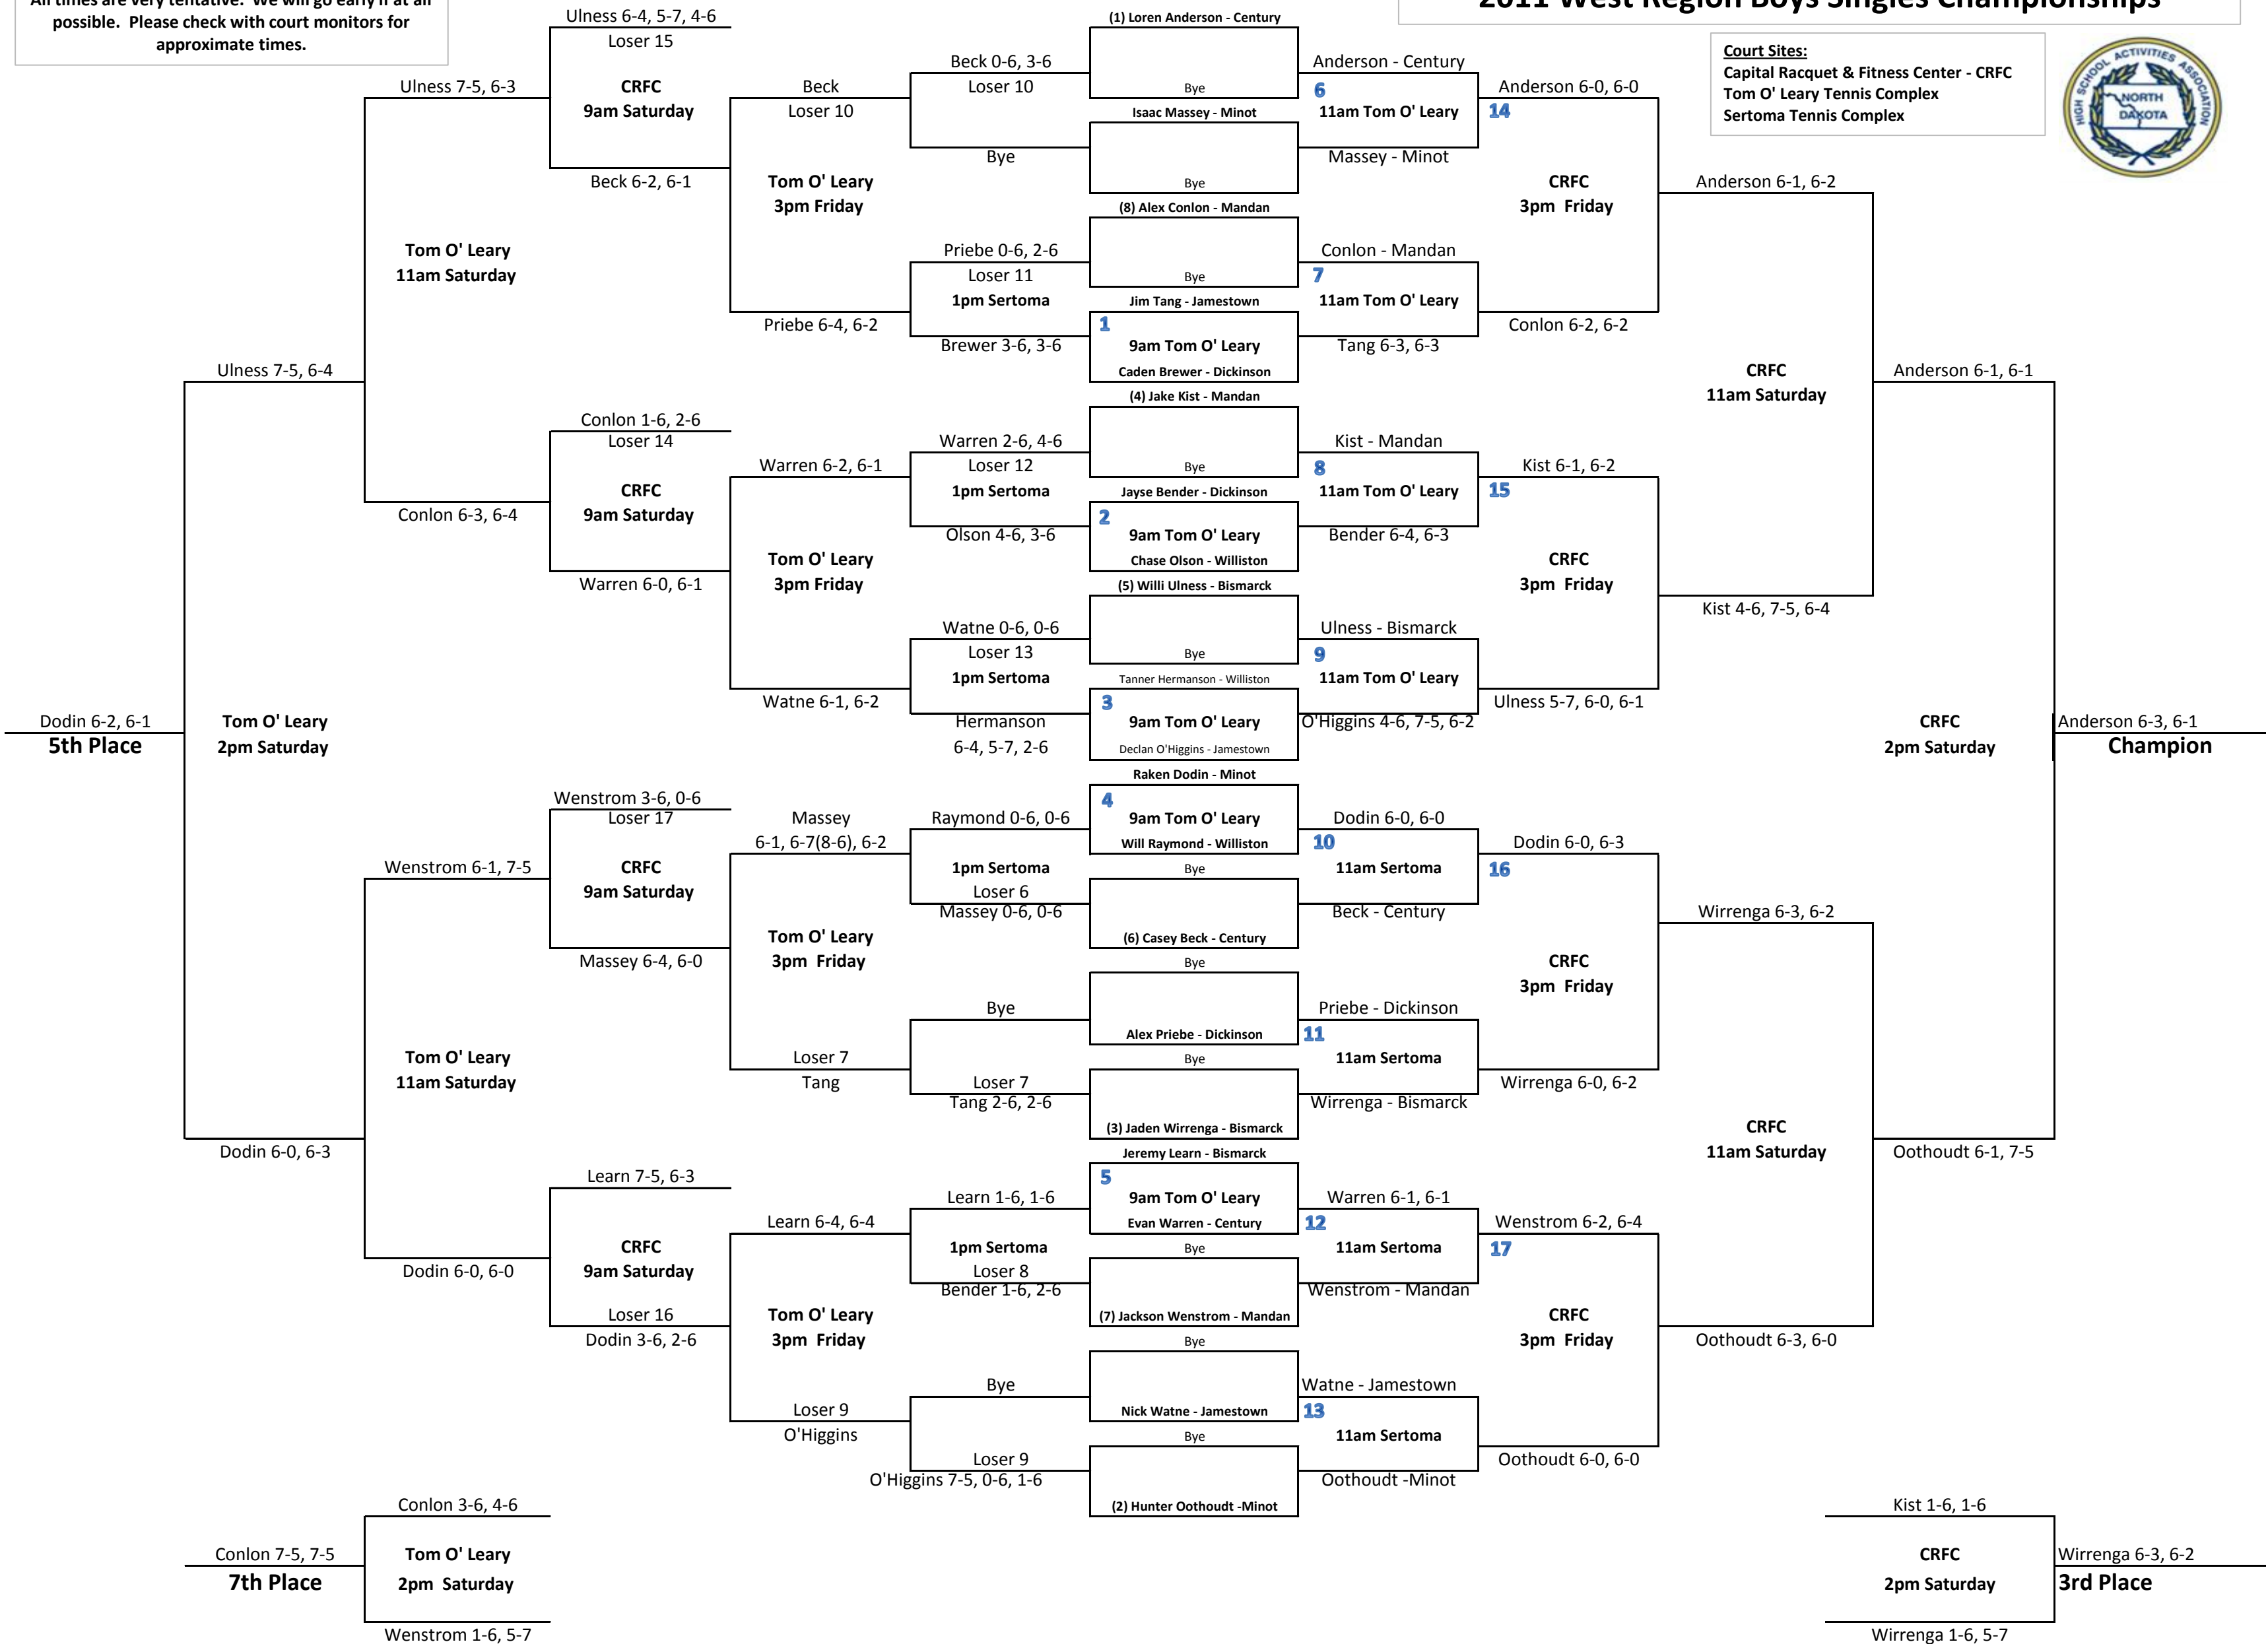

Please note:
All times are very tentative. We will go early if at all possible. Please check with court monitors for approximate times.

2011 West Region Boys Singles Championships

Court Sites:
Capital Racquet & Fitness Center - CRFC
Tom O' Leary Tennis Complex
Sertoma Tennis Complex