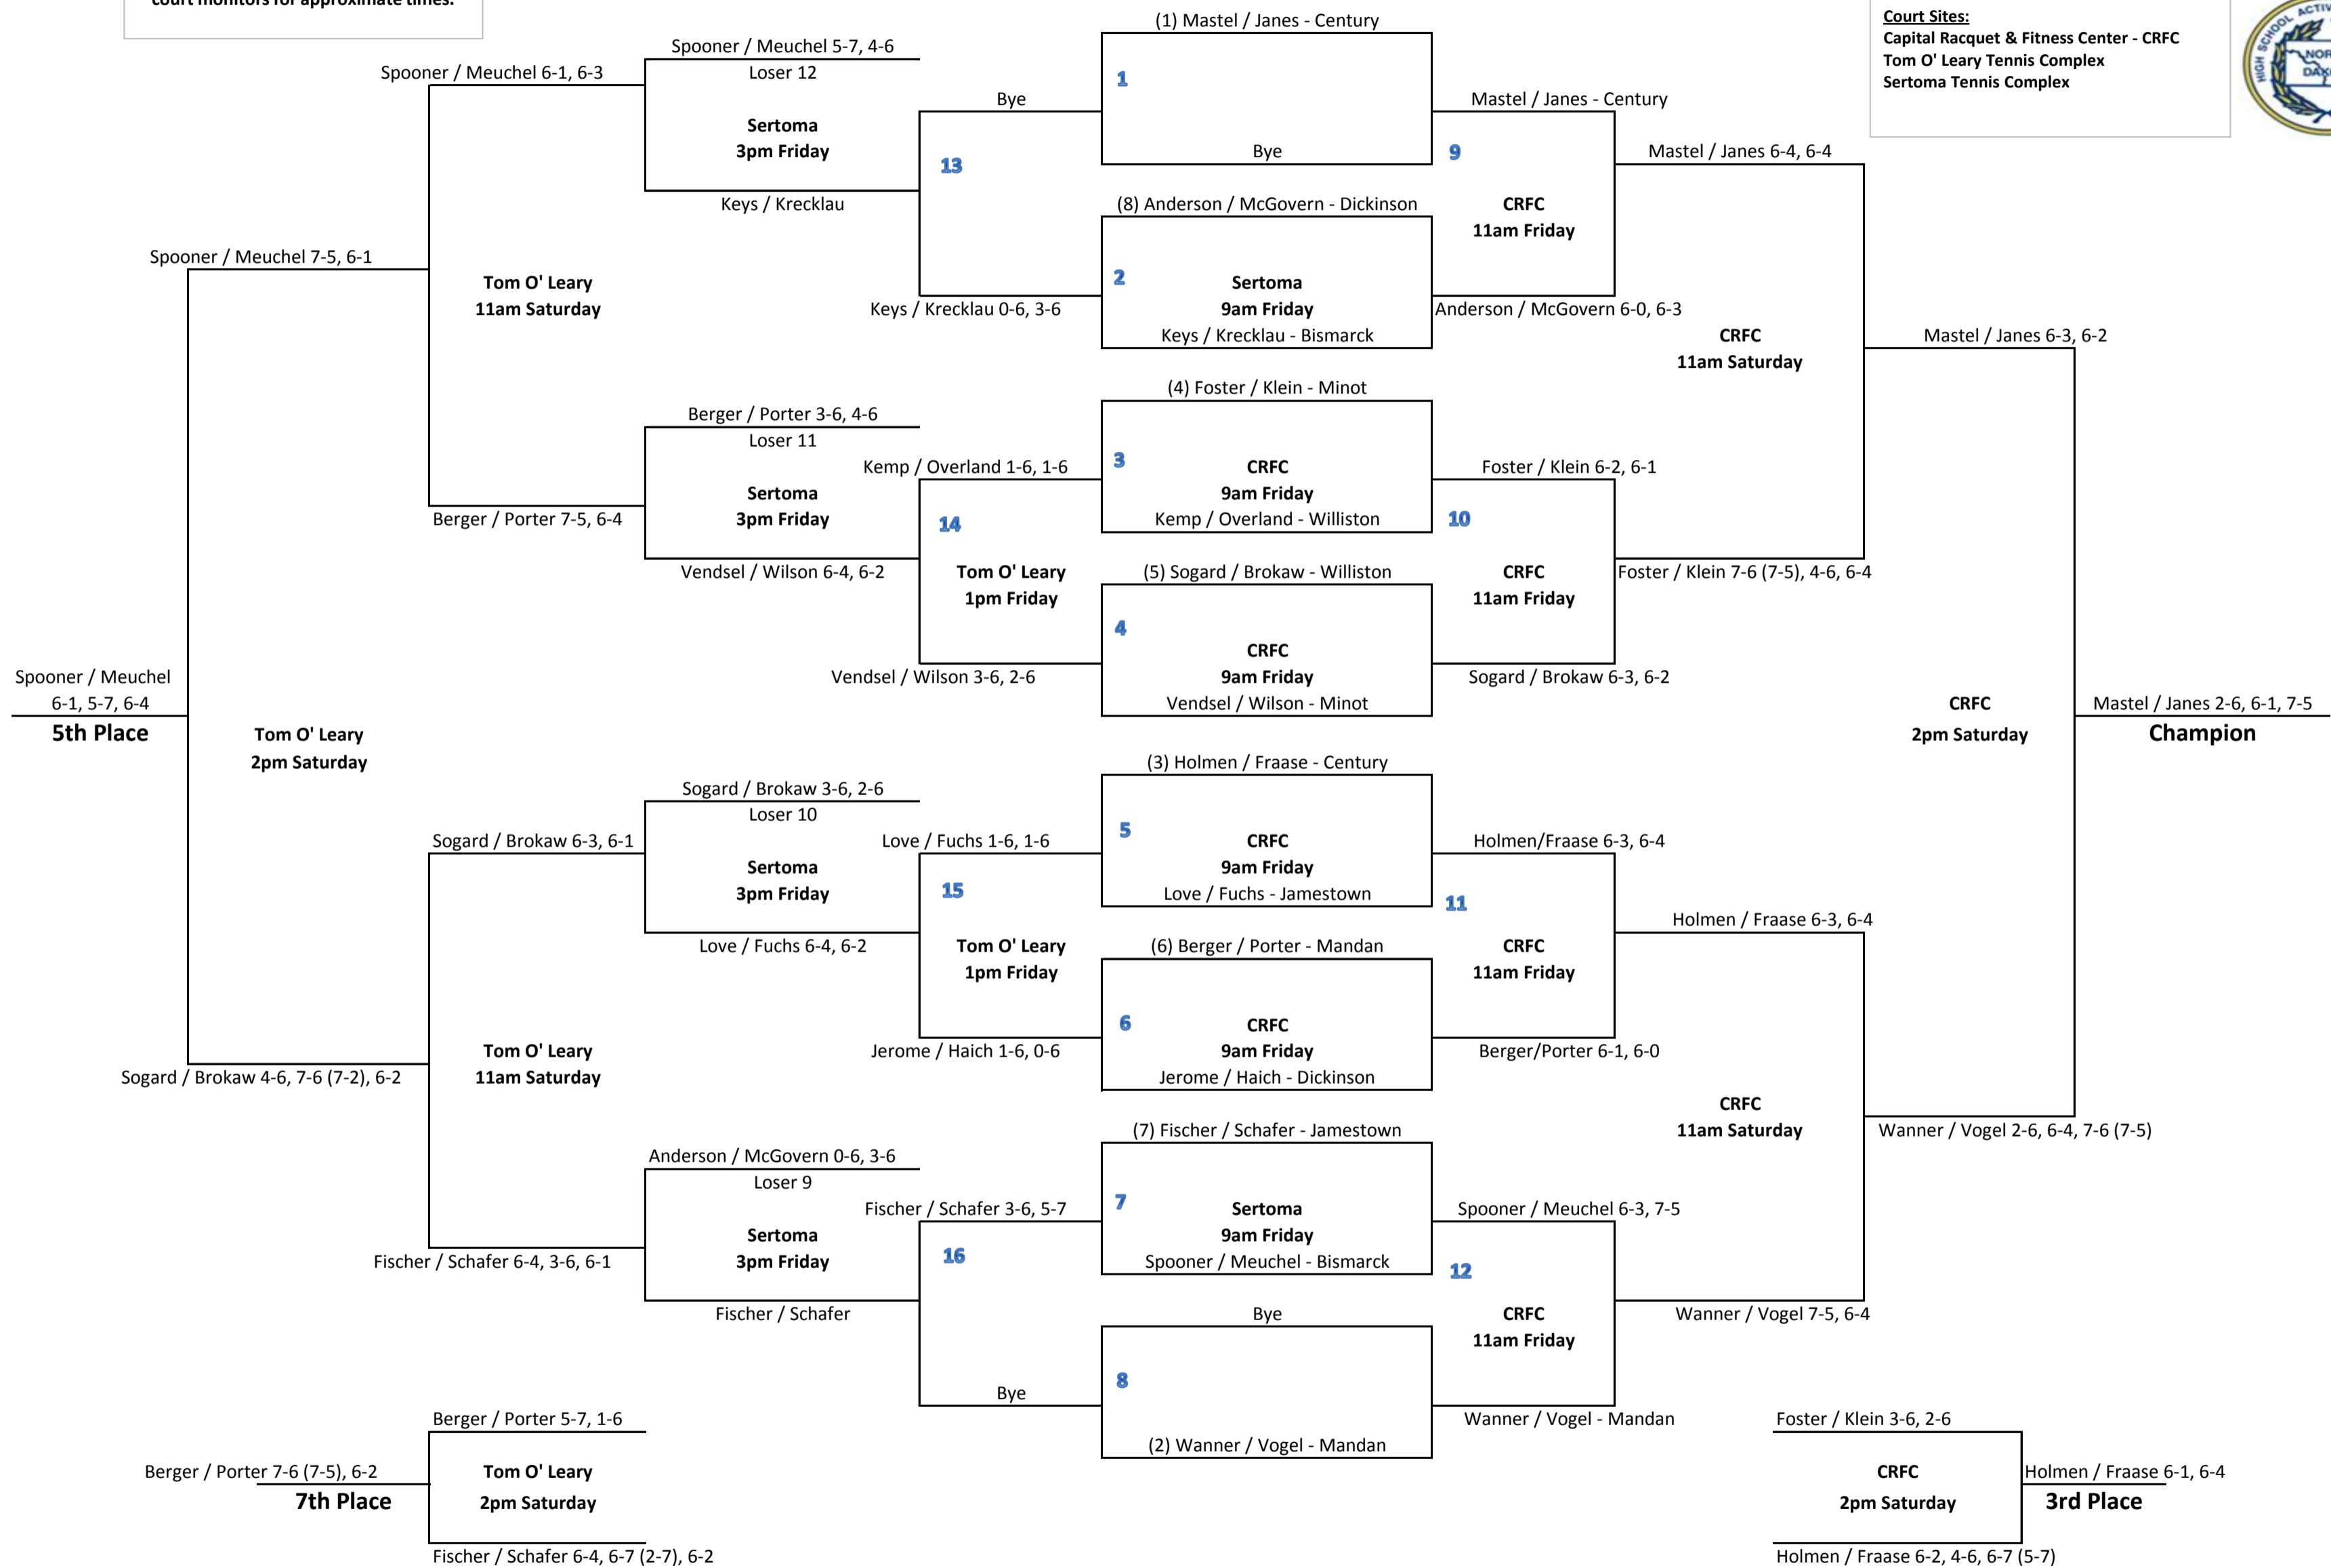

## 2011 West Region Boys Doubles Championships

**Court Sites:**  
Capital Racquet & Fitness Center - CRFC  
Tom O' Leary Tennis Complex  
Sertoma Tennis Complex

Please note:  
All times are very tentative. We will go early if at all possible. Please check with court monitors for approximate times.