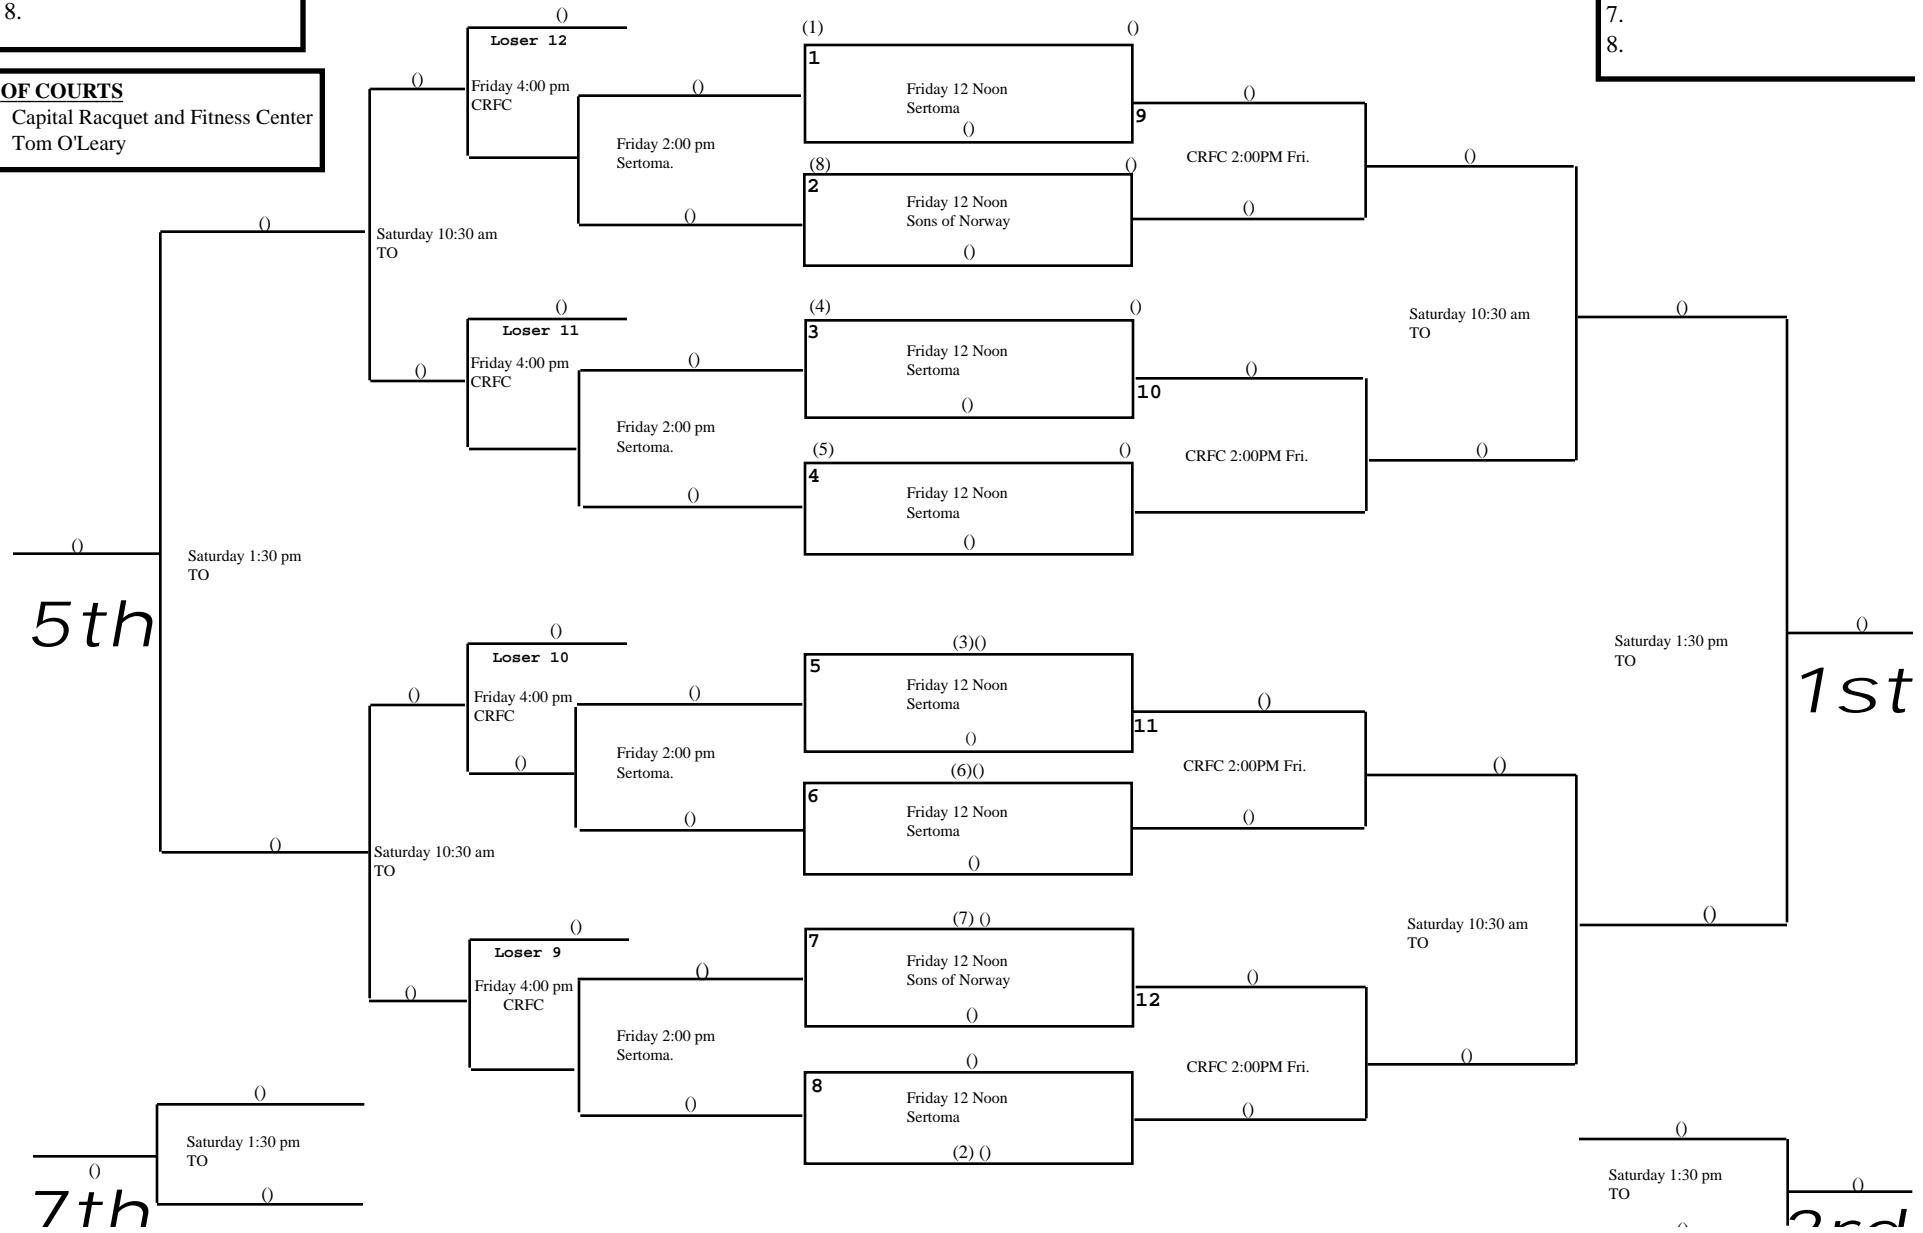

JAMESTOWN

4
Thursday 10:30 a.m.
Sertoma
#2 ST. MARY'S

ST. MARY'S

3-2

DISREGARD THIS PAGE

SEEDS
1.
2.
3.
4.
5.
6.
7.
8.

DE OF COURTS
 CRFC Capital Racquet and Fitness Center
 Tom O'Leary

State Qualifiers
1.
2.
3.
4.
5.
6.
7.
8.