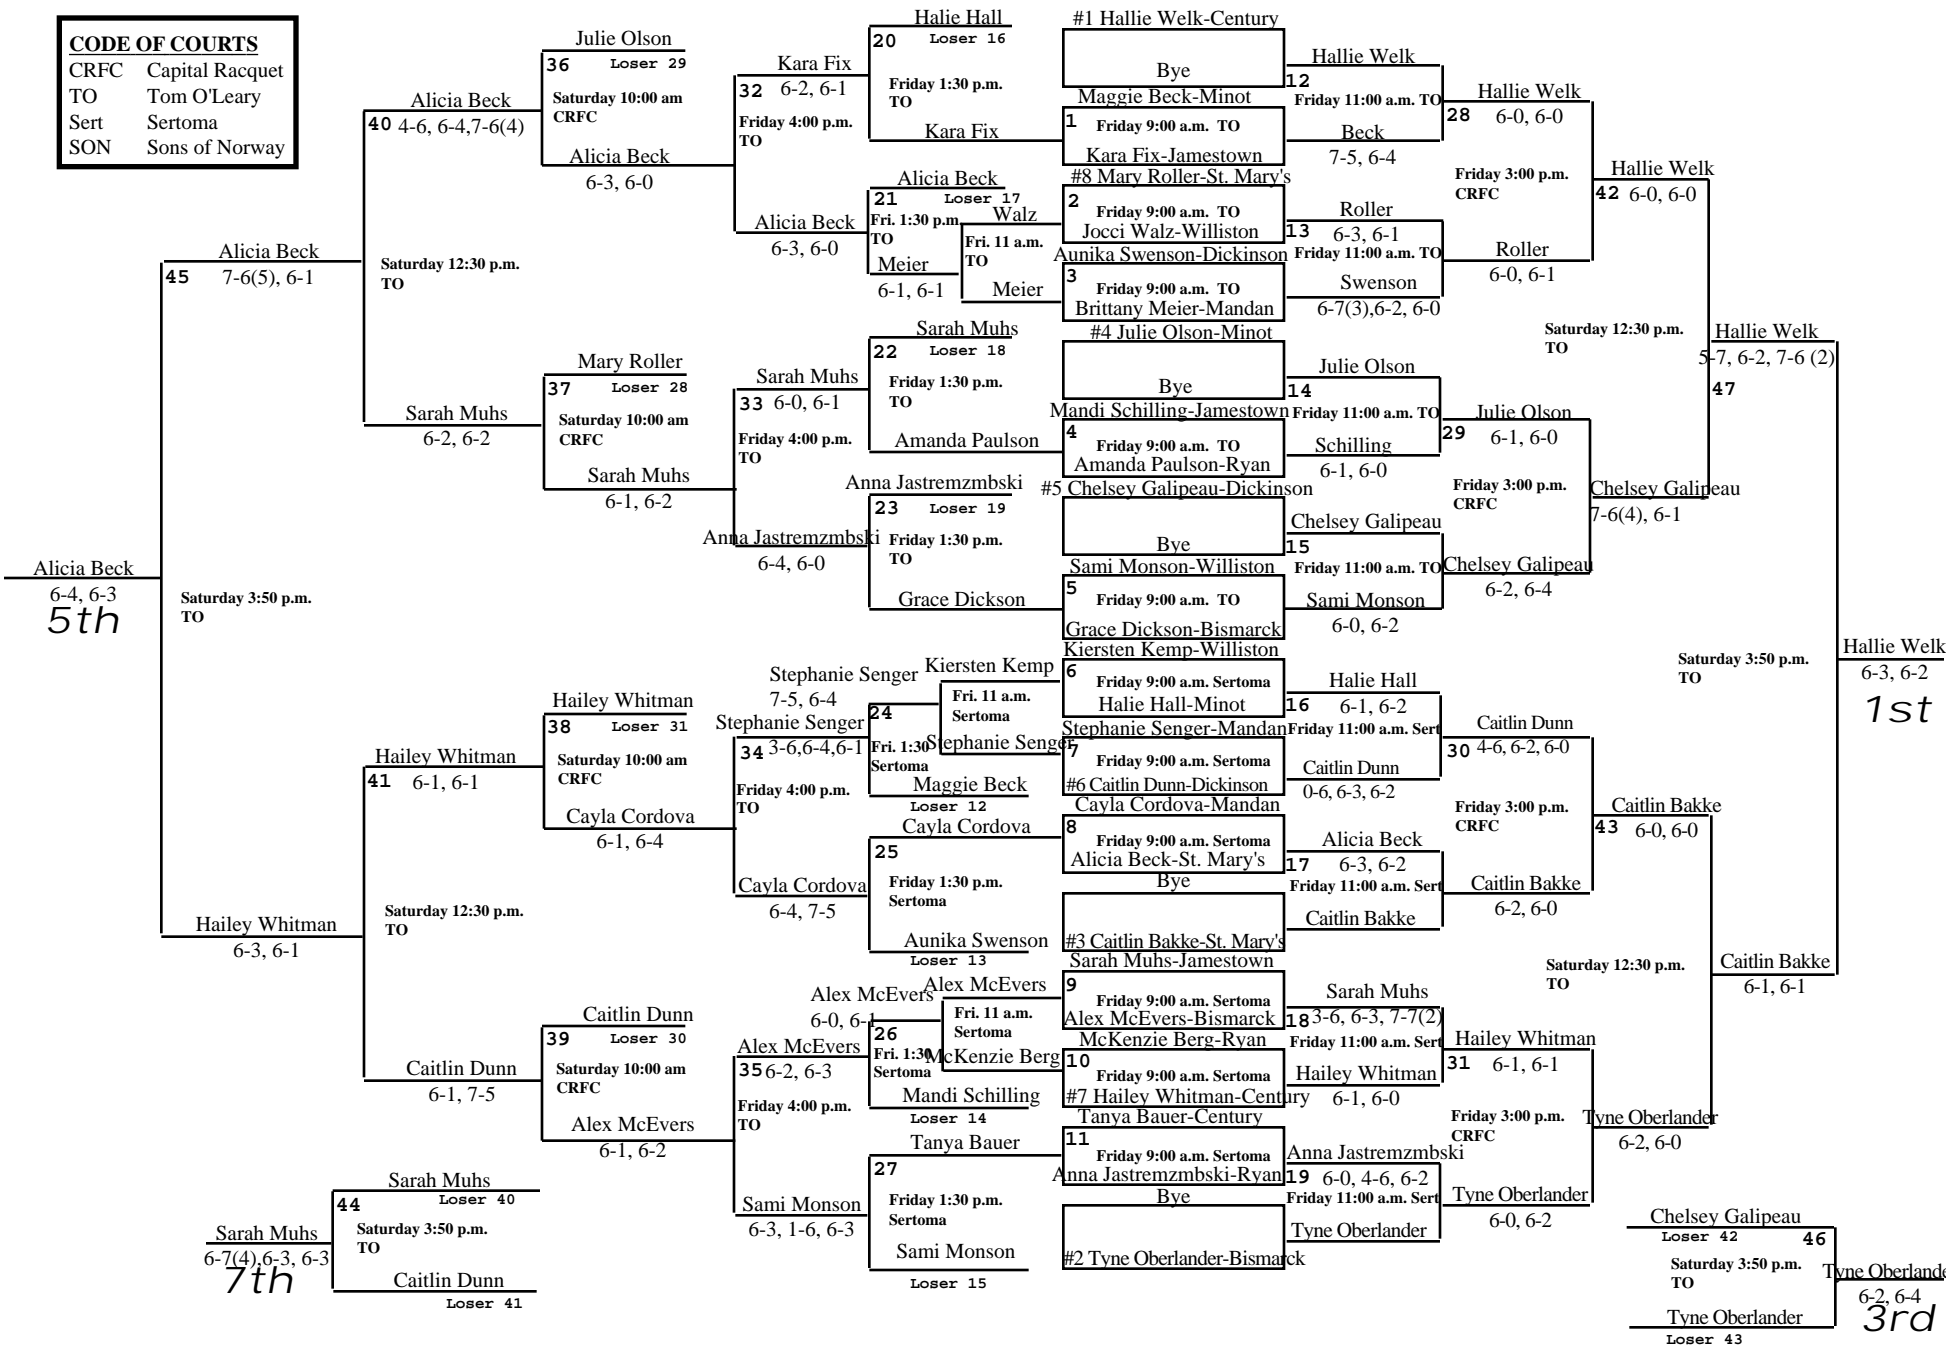

2009 WEST REGION GIRLS' SINGLES CHAMPIONSHIPS

CODE OF COURTS	
CRFC	Capital Racquet
TO	Tom O'Leary
Sert	Sertoma
SON	Sons of Norway