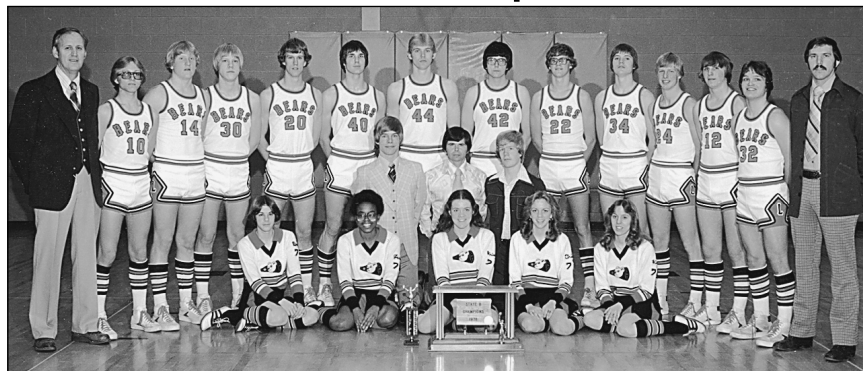

Before a packed house at the Bismarck Civic Center, the Larimore Polar Bears scored a 72-57 win over Belfield in the 1978 championship game. The Bears, behind by a 20-18 margin at the end of the first quarter, took a 34-30 half-time lead and steadily expanded on it in the second half. The Bears were 27 of 56 from the field for 48% and were led in scoring by Dan Shide's 22 points, Jerry Olson's 17, and Rich Korsgard's 11. The Bantams, who made 22 of 59 from the field (37%), were led by Mike Altenburg with 23 points and Wayne Just with 11. The win was Larimore's 18th straight victory.

Sargent Central would make it back in 1979 and would win it all. New Town would follow the Cadets to the winner's circle in 1980. Larimore with 23 wins in 1979, would join Sargent Central as the only repeaters in that year's tourney.

Dick Karlgaard
Excerpted from Bismarck Tribune files

1978 State B Champion Larimore Polar Bears

Front Row (l. to r.): Brenda Hanson, Jackie Henderson, Kristi Ralston, Trish Barry, Kim Lieberg. Middle Row: Darin Johnson (Mgr.), Gary Ballard (Asst. Coach), Ben Sullivan (Mgr.). Back Row: Bill Fruhwirth (Head Coach), Don Salway, Jerry Pearce, Paul Mutch, David Maurer, Dan Shide, Jerry Olson, Todd Bommersbach, Brian Fruhwirth, Rich Korsgard, Todd Nowek, Gerald Notbohm, Brad Swanson, Terry Jordan (Asst. Coach). Not Pictured: Mark Anderson.

1978 STATE TOURNEY TOP SCORERS:

Mike Altenburg, Belfield - 85
Kenny Hall, New Town - 72
Monte Fox, New Town - 70
Steve Larson, Sargent Central - 64
Dan Shide, Larimore - 57
Curt Kretchman, Sargent Central - 56
Steve Heigaard, Valley - 54
Rich Korsgard, Larimore - 52
Wayne Just, Belfield - 47
Richard Koski, Wing - 45