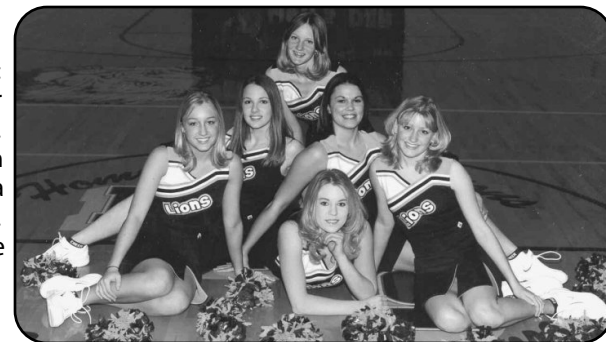

Linton Cheerleaders

Front Row (l. to r): Chelsea Kelsch, Jennifer Volk, Katie Grenz.
Middle Row: Sarah Wangler, Amanda Grossman.
Back Row: Tana Geffre