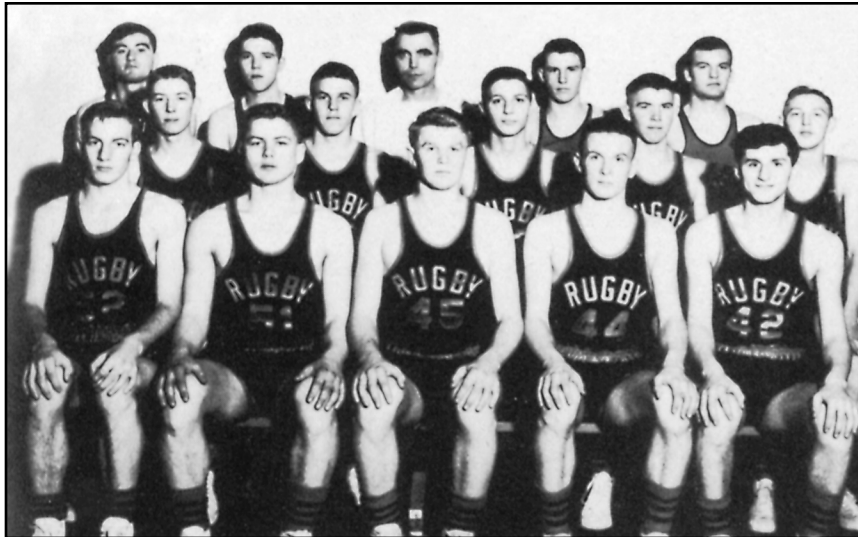

1952 State B Champion - Minot Model

Front Row (l. to r.): Jerry Rice, LeRoy Rice, Jim Walker, Henry Milkey, Jim Glasoe. Back Row: Principal Sid Bjorlic, Bob Esterby, Ron Nelson, Jim Peterson, Claude Odland, Jerome Peterson, Coach Frank Good.

1952 State B Runner-Up Rugby Panthers

Front Row (l. to r.): Gary Torgerson, Jerry Knutson, Don Augustin, Gordon Docken, Richard Razook. Middle Row: Arlen Blessum, Doug Spillum, James Fettig, Jack Monson, Melford Aus. Back Row: Ray Haverstraw, Kenny Dettling, Coach Mel Johnson, Marvin Hoffner, Don Kepler.