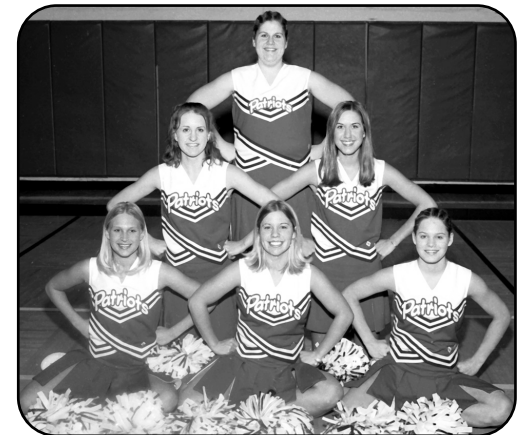

MAY-PORT CG CHEERLEADERS

Front Row (l. to r): Jessica Mitchell, Steph Jordan, Kelsey Hoyt. Second Row: Mandy Johnson, Kasie Braaten. Standing: Katie Skadeland.