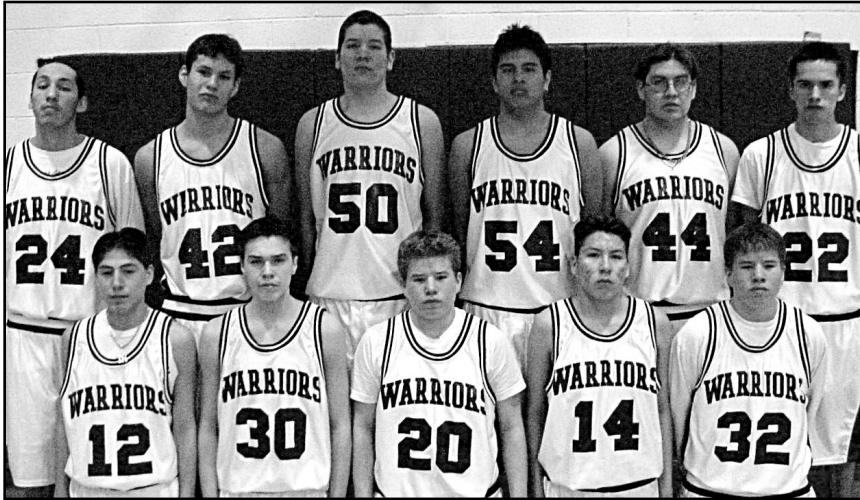

Mandaree Warriors

Front Row (L. to R.): Jacob Fettig, Cody Hall, Gordon Hale, Jeremy Wounded Face, Jordan Hale. Back Row: Elton Spotted Horse, Dean Bear, Ronnie Mann, Corey Good Iron, James Hale, Wes Bearstail.

Head Coach: DARYL BEARSTAIL
 Assistant Coach: NATHAN HALE
 Athletic Director: VERN HUBER
 Superintendent: STEVE SERDAHL
 Principal: STEVE SERDAHL
 Student Managers: TONI HALE, VALLEE BURBANK
 Statisticians: CASPIE HOLDS THE ENEMY, ANGIE STIFFARM, MARY LOU LONE FIGHT
 Cheerleaders: MARTHA PHELAN, JESSICA SPOTTED HORSE, JORDAN ROSE FOX, SHANTEL FETTIG, FRANKIE HALL, LEEANNA NATION, ESTRELLA MATA, KELLI DEEANN SPOTTED BEAR
 Cheerleader Coach: SHAWNA HUBER
 School Song: "MINNESOTA ROUSER"
 School Colors: MAROON, WHITE & GOLD